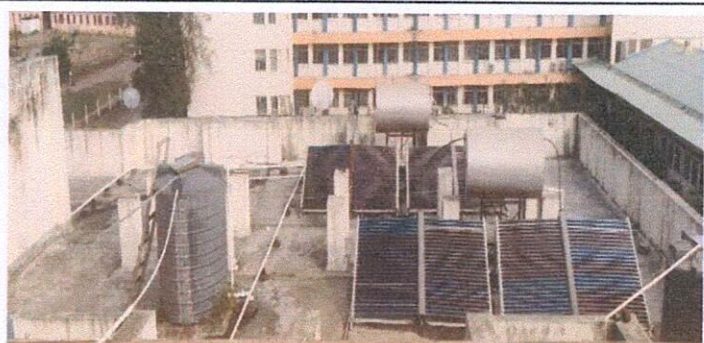

Solar Water Heater at Hostel

GPS Map Camera

तळेगाव दाभाडे, महाराष्ट्र, India
BOYS HOSTEL, Nutan Maharashtra Institute Of Engineering And Technology, तळेगाव दाभाडे,
महाराष्ट्र 410506, India
Lat 18.727995°
Long 73.664684°
30/11/23 09:18 AM GMT +05:30

Google