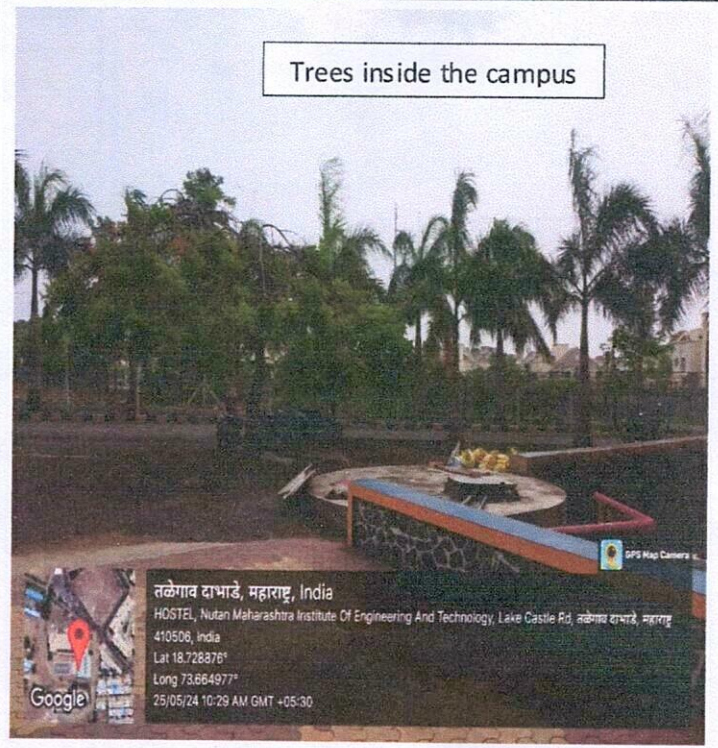

Trees inside the campus

Trees inside the campus

Trees inside the campus

Trees inside the campus

Principal
Nutan Maharashtra Institute
of Engg. & Technology
"Samarth Vidya Sankul" Vishnupuri
Telegaon Dabhade, 410507