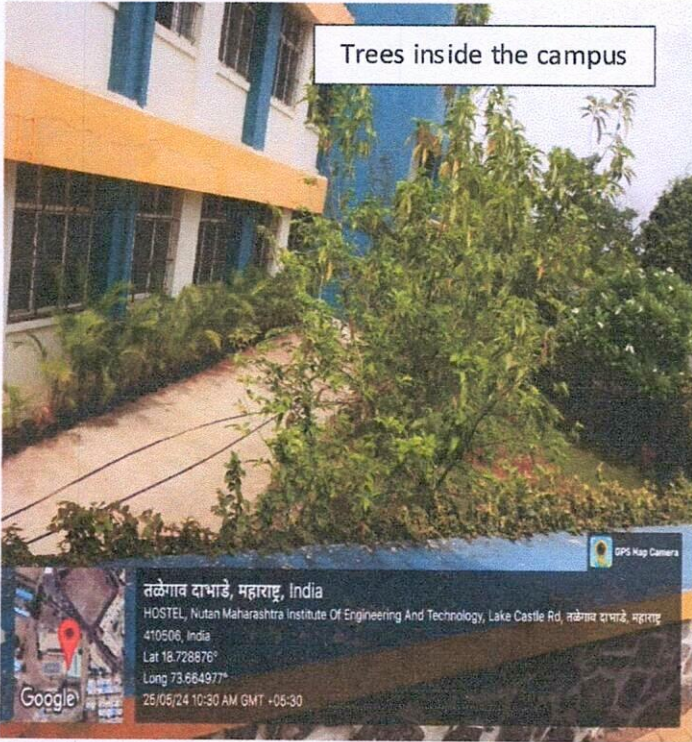

Nutan Maharashtra Vidya Prasarak Mandal's

NUTAN MAHARASHTRA INSTITUTE OF ENGINEERING AND TECHNOLOGY

Under Administrative Support - Pimpri Chinchwad Education Trust

ESTD : 1906

Approved by AICTE

Accredited by NAAC

Affiliated to SPPU

"Samarth Vidya Sankul", Vishnupuri, Telegaon Dabhade, Taluka Maval, District Pune - 410507

Tel. No. 02114 – 231666, E-mail :nmietalegaon@gmail.com Web : www.nmiet.edu.in

Trees inside the campus