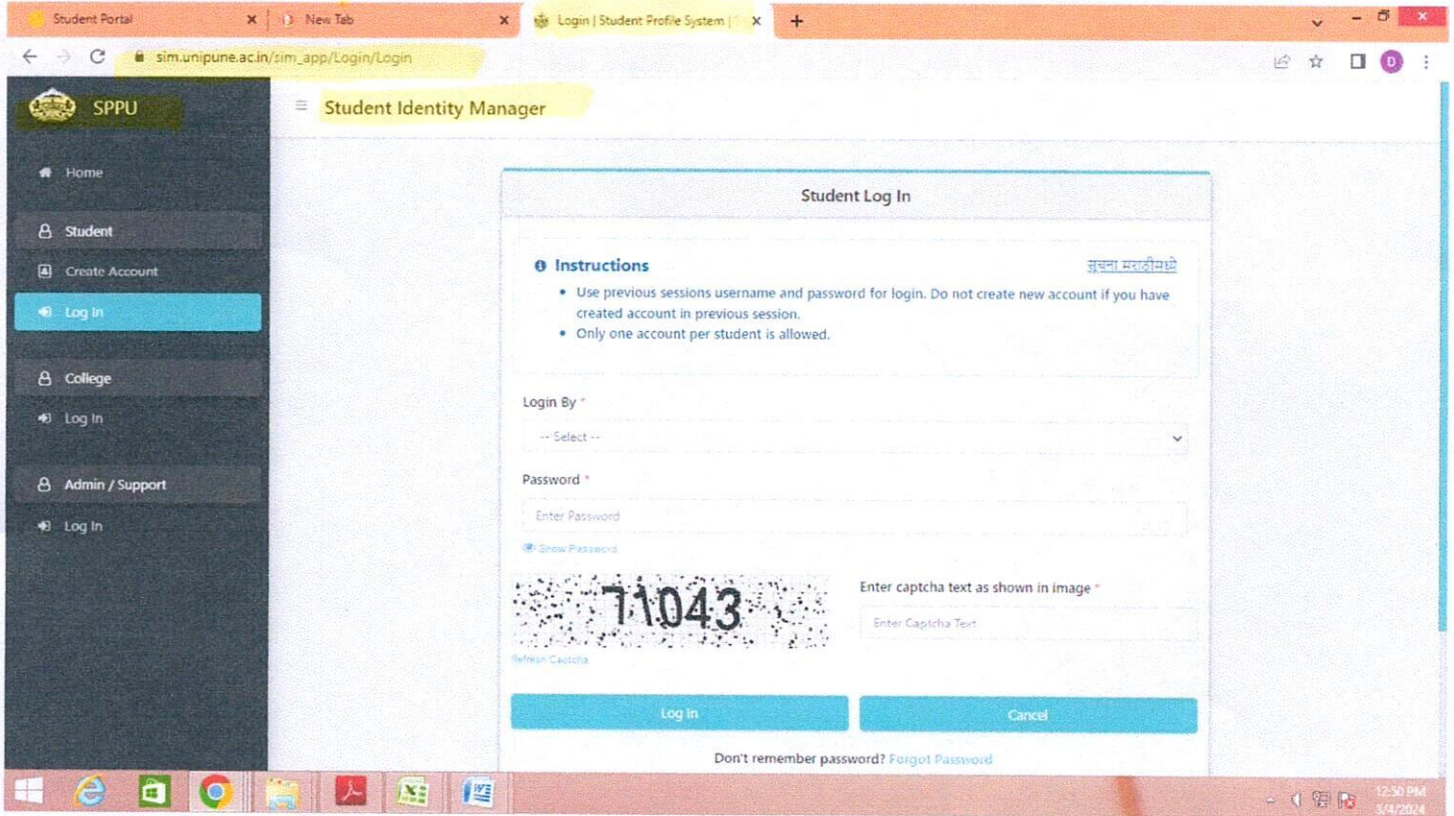

SPPU Student Login for filling Exam form:

Principal
 Nutan Maharashtra Institute
 of Engg. & Technology
 "Samarth Vidya Sankul" Vishnupuri
 Talegaon Dabhade, 410507