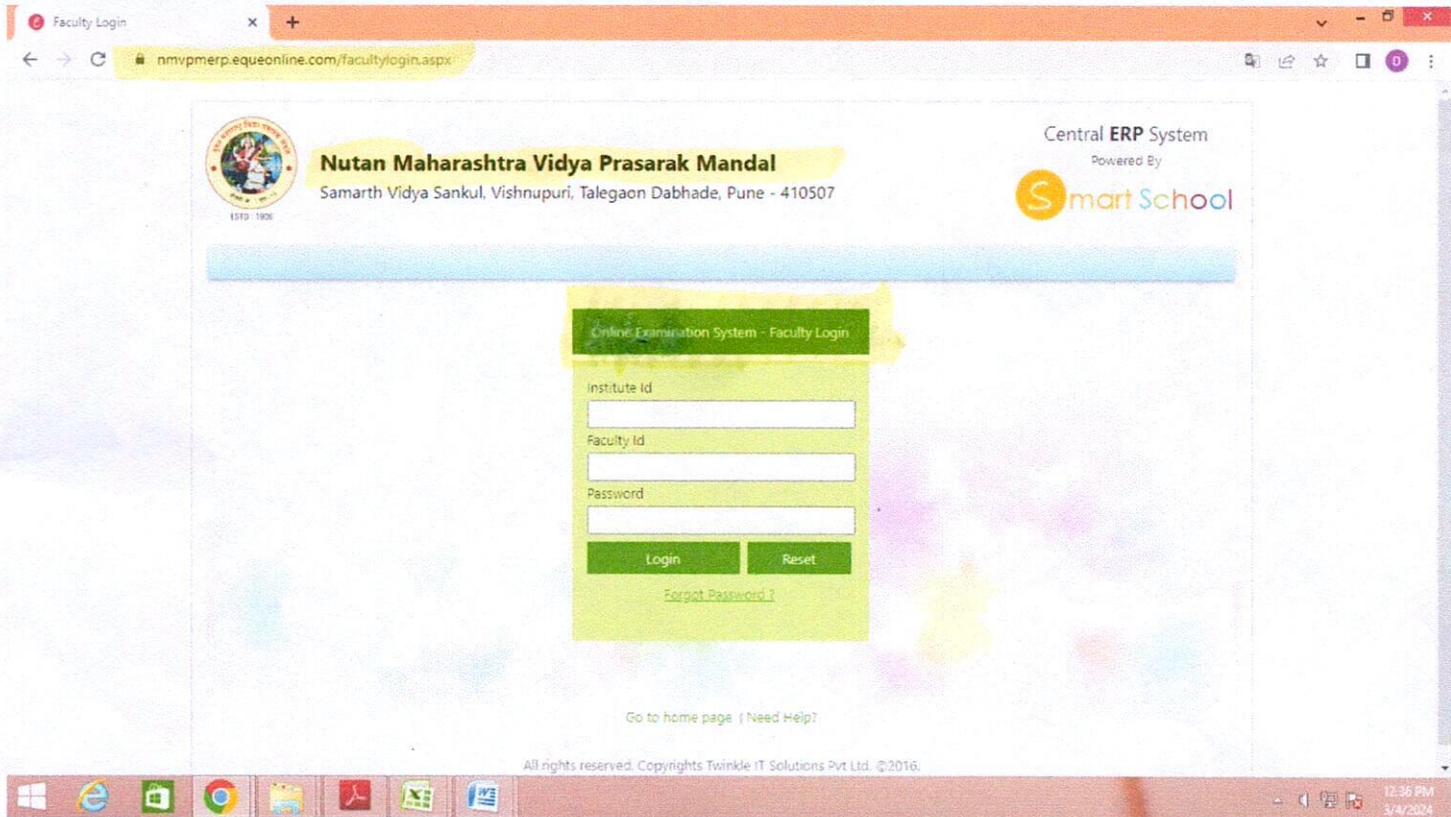

Examination Module:

Link: <https://nmvpmERP.equeonline.com/facultylogin.aspx>

[Signature]
 Principal
 Nutan Maharashtra Institute
 of Engg. & Technology
 "Samarth Vidya Sankul" Vishnupuri
 Talegaon Dabhade, 410507