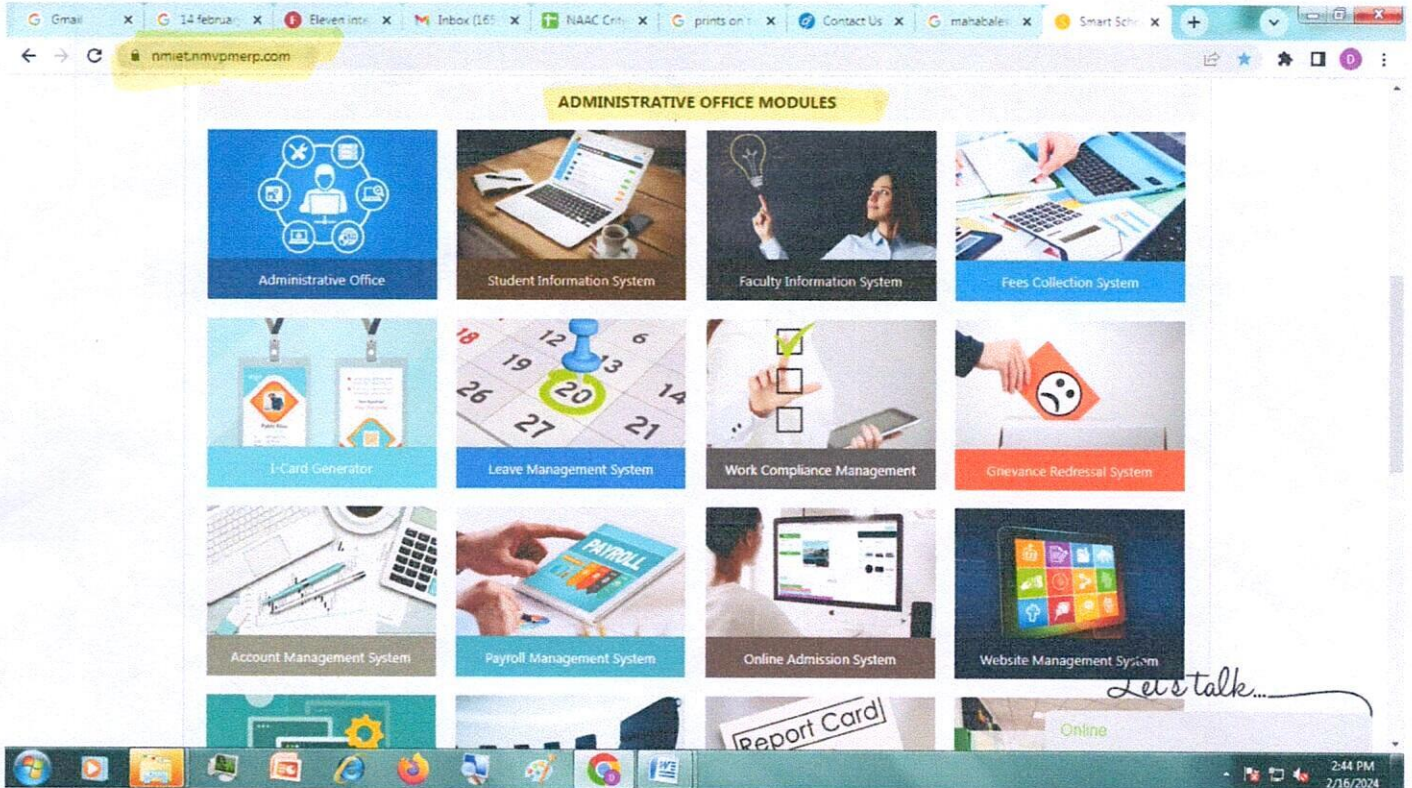

Nutan Maharashtra Vidya Prasarak Mandal's (NMVPM's)
**NUTAN MAHARASHTRA INSTITUTE OF
ENGINEERING AND TECHNOLOGY (NMIET)**

Under Administrative Support - Pimpri Chinchwad Education Trust (PCET)

Approved by AICTE

Accredited by NAAC

Affiliated to SPPU

"Samarth Vidya Sankul", Vishnupuri, Talegaon Dabhade, Taluka Maval, District Pune - 410507

Tel. No. 02114 - 231666

E-mail : nmiettalegaon@gmail.com

Web : www.nmiet.edu.in

Administrative Module:

N
Principal
Nutan Maharashtra Institute
of Engg. & Technology
"Samarth Vidya Sankul" Vishnupuri
Talegaon Dabhade, 410507