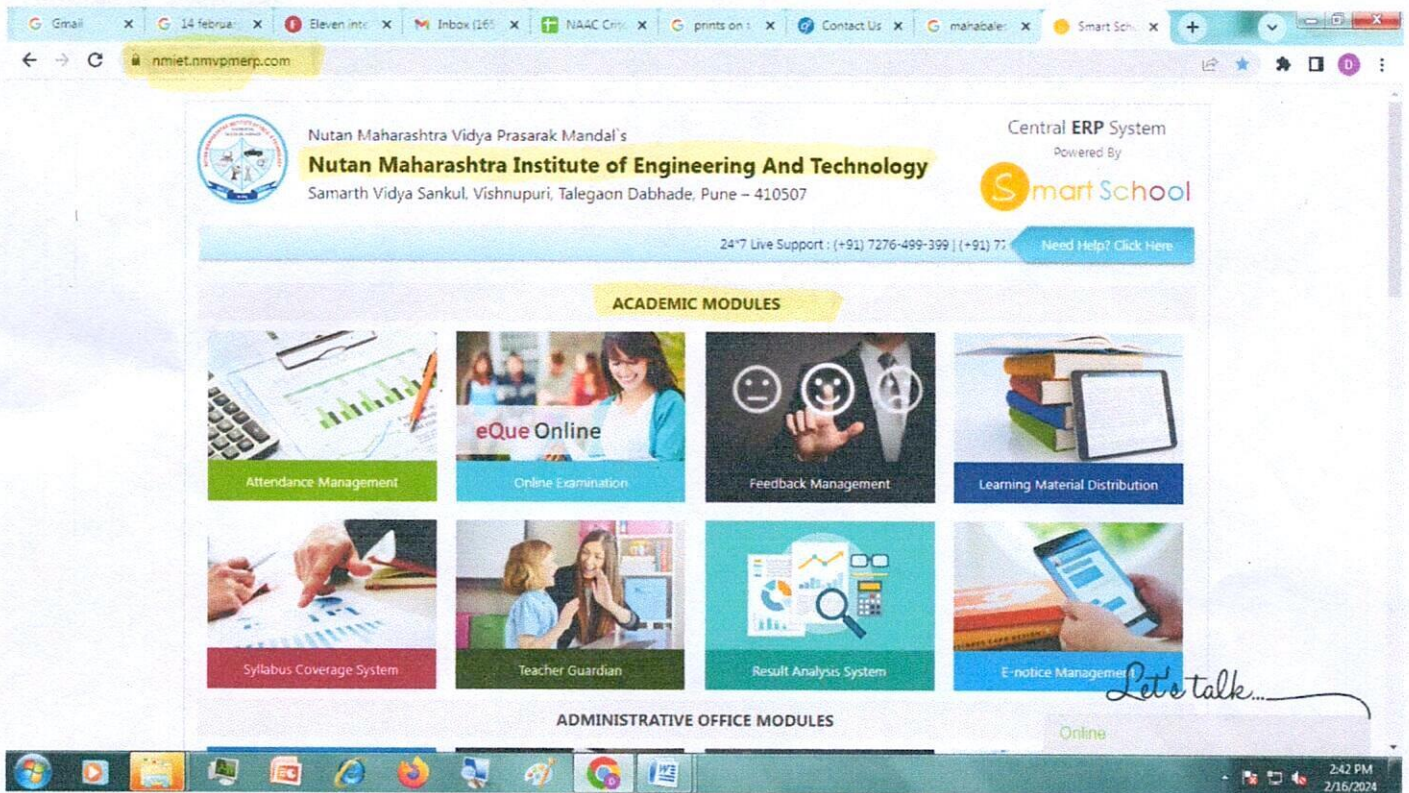

ERP Portal-

NMIET Talegaon-

Link: <https://nmiet.nmvpmerp.com/>

Handwritten signature
 Principal
 Nutan Maharashtra Institute
 of Engg. & Technology
 "Samarth Vidya Sankul" Vishnupuri
 Talegaon Dabhade, 410507