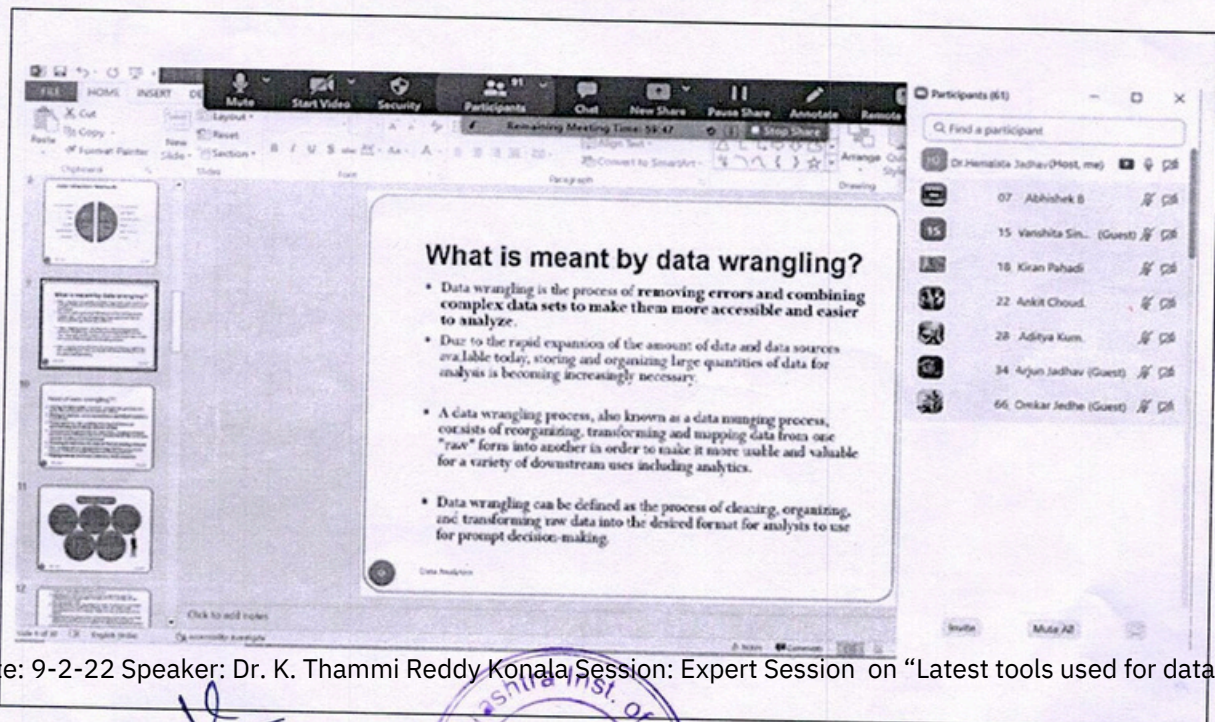

Department of Computer Engineering

build their knowledge, progressing from the core aspects behind data wrangling, to using the most popular tools and techniques. In today's information era, companies collect tons of data online. Whether your task is to scrape data from the internet, conduct statistical analyses, or create dashboards and visualizations, you'll have to manipulate the raw information in some way to create useful data. And that's where Data Wrangling comes in.

Data Wrangling is the process of transforming raw data into formats that are easier to use. It's a prerequisite for successful data analysis and involves six distinct steps as Data Discovery, Data Structuring, Data Cleaning, Data Enriching, Data Validating, Data Publishing. Data professionals spend as much as 80% of their time in the data-wrangling process.

When done right, data wrangling will help the students to properly and efficiently analyze data so they can make good business decisions.

Outcome Achieved: This workshop helps students to ready with modern tools and techniques used for data wrangling which involve student-centric learning and Allow them to explore their academic interests and activities.

Photos: