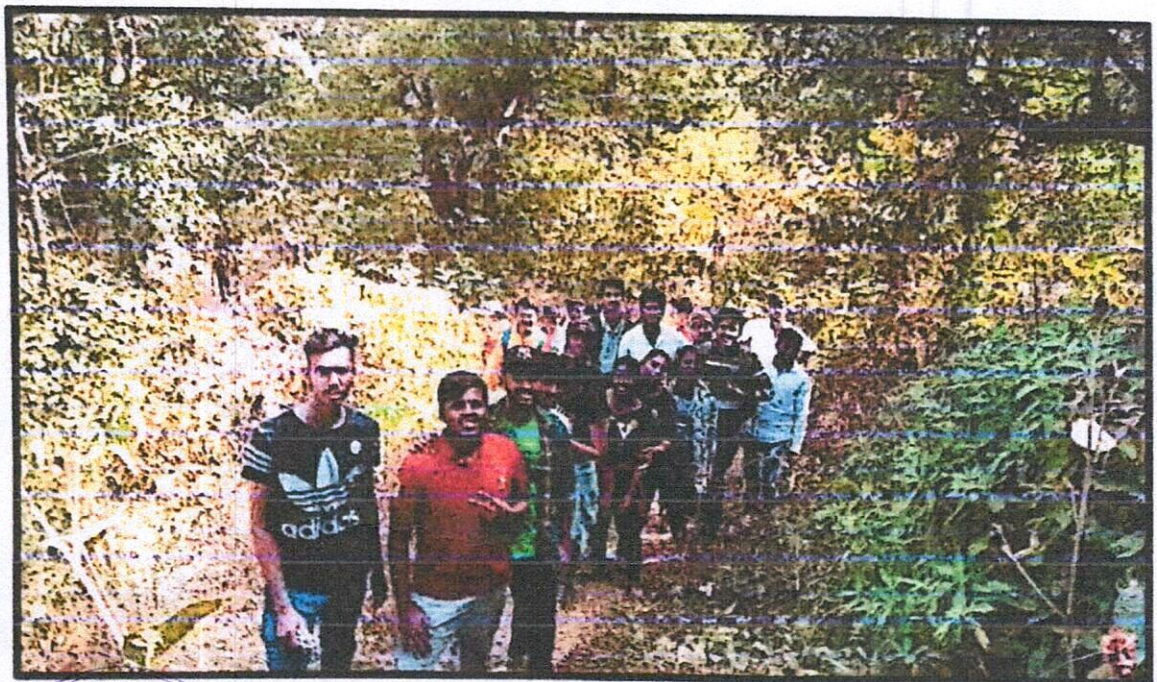

Record No.: ACDM/R/020

Revision: 00

Date:

Rally on "Republic Day"

Trekking at Satwaiwadi

Principal
Nutan Maharashtra Institute
of Engineering & Technology
"Samarth Vidya Sankul" Vishnupur
Talegaon Dabhade, 410507