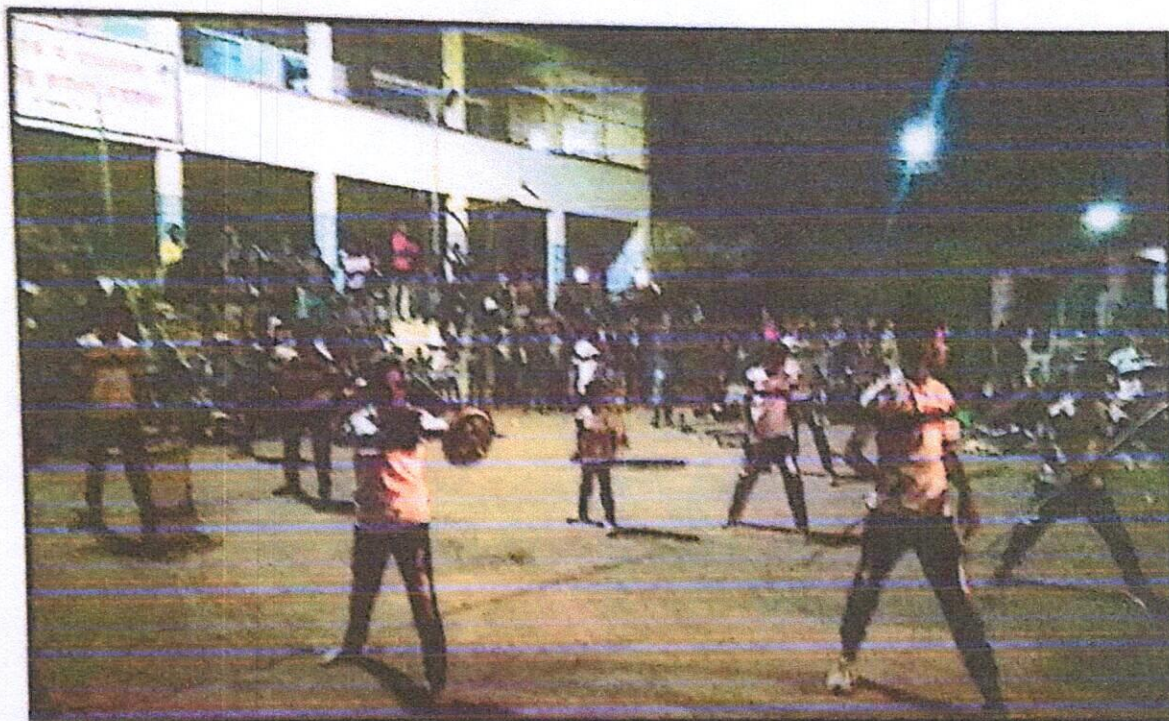

Pimpri Chinchwad Education Trust &
Nutan Maharashtra Vidya Prasarak Mandal's
Nutan Maharashtra Inst. of Engg. & Tech.
Talegaon (Dabhade), Pune

Record No. ACDM/R/020

Revision: 00

Date:

Shiv Kalin Yodhakala