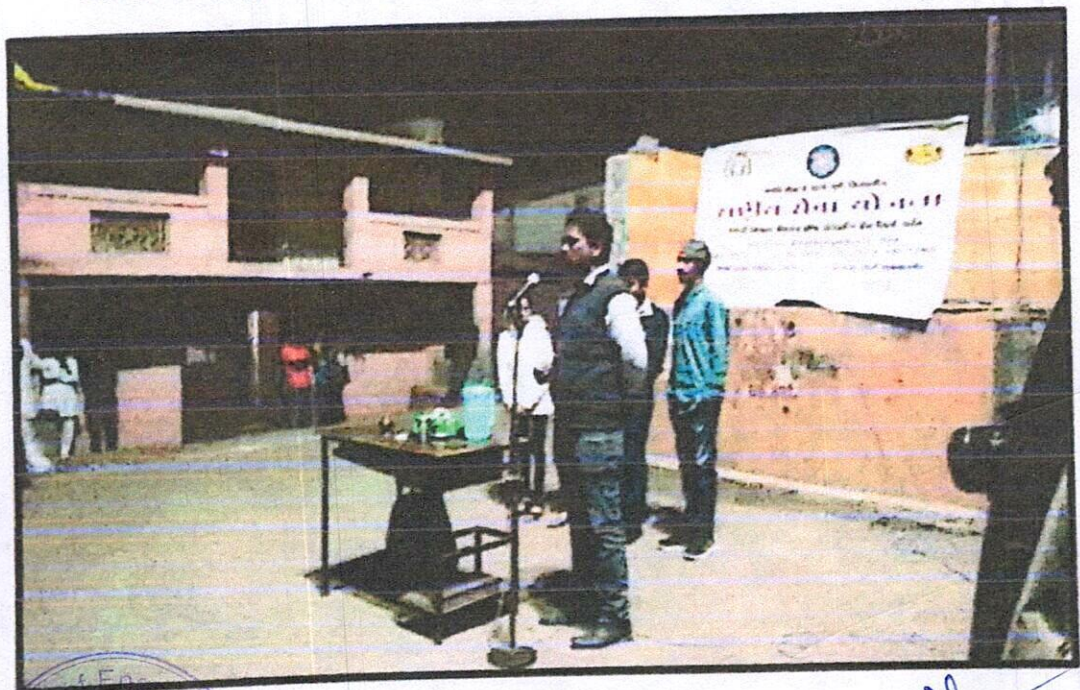

Pimpri Chinchwad Education Trust &
Nutan Maharashtra Vidya Prasarak Mandal's
Nutan Maharashtra Inst. of Engg. & Tech.
Talegaon (Dabhade), Pune

Record No.: ACDM/R/020

Revision: 00

Date:

Tree Plantation

Awareness by Mr. Atul Sawakhande on "Sarp: Samaj ani Gair Samaj"