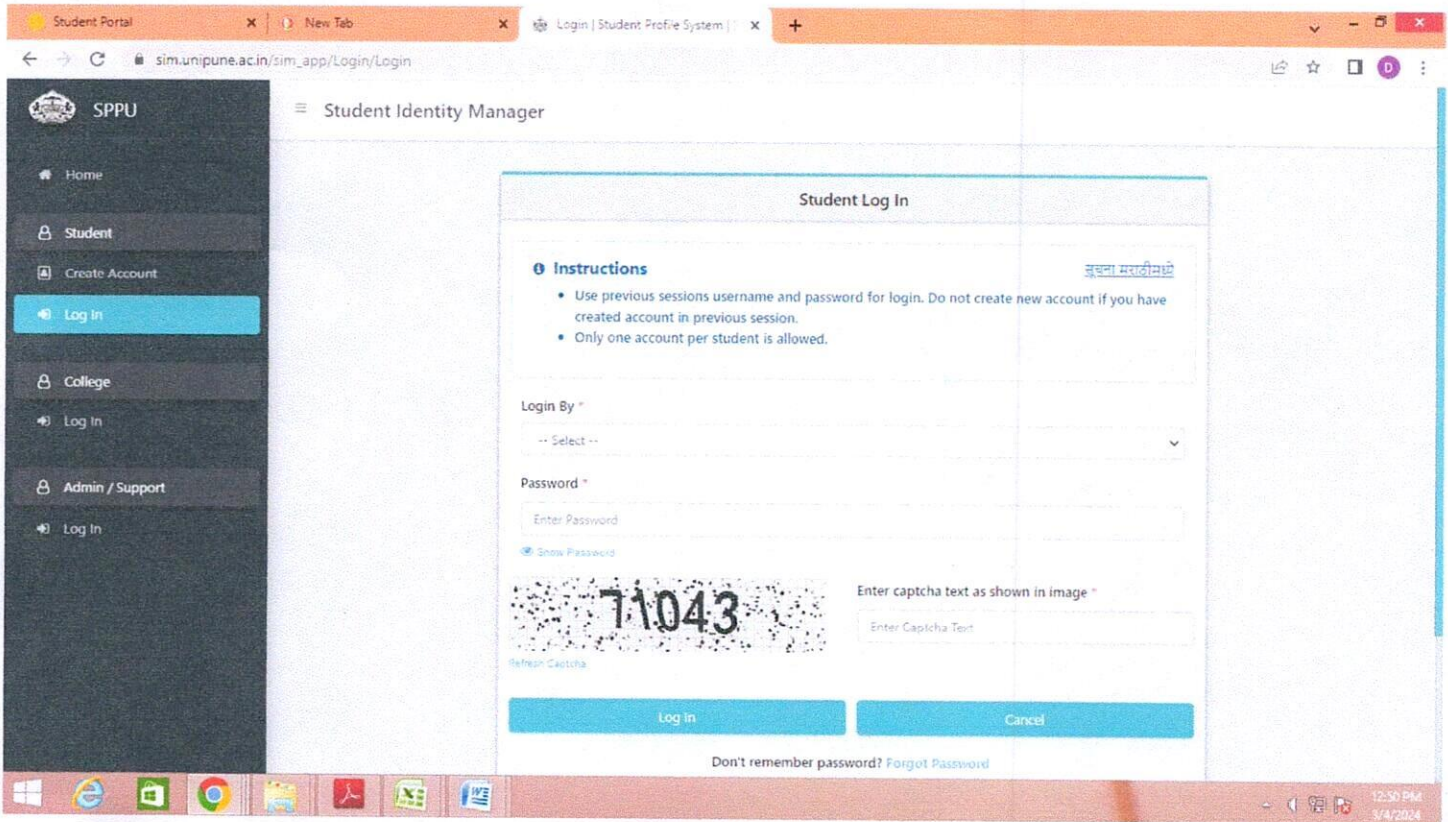

SPPU Student Login for filling Exam form:

[Signature]
 Principal
 Nutan Maharashtra Institute
 of Engg. & Technology
 "Samarth Vidya Sankul" Vishnupuri
 Talegaon Dabhade, 410507