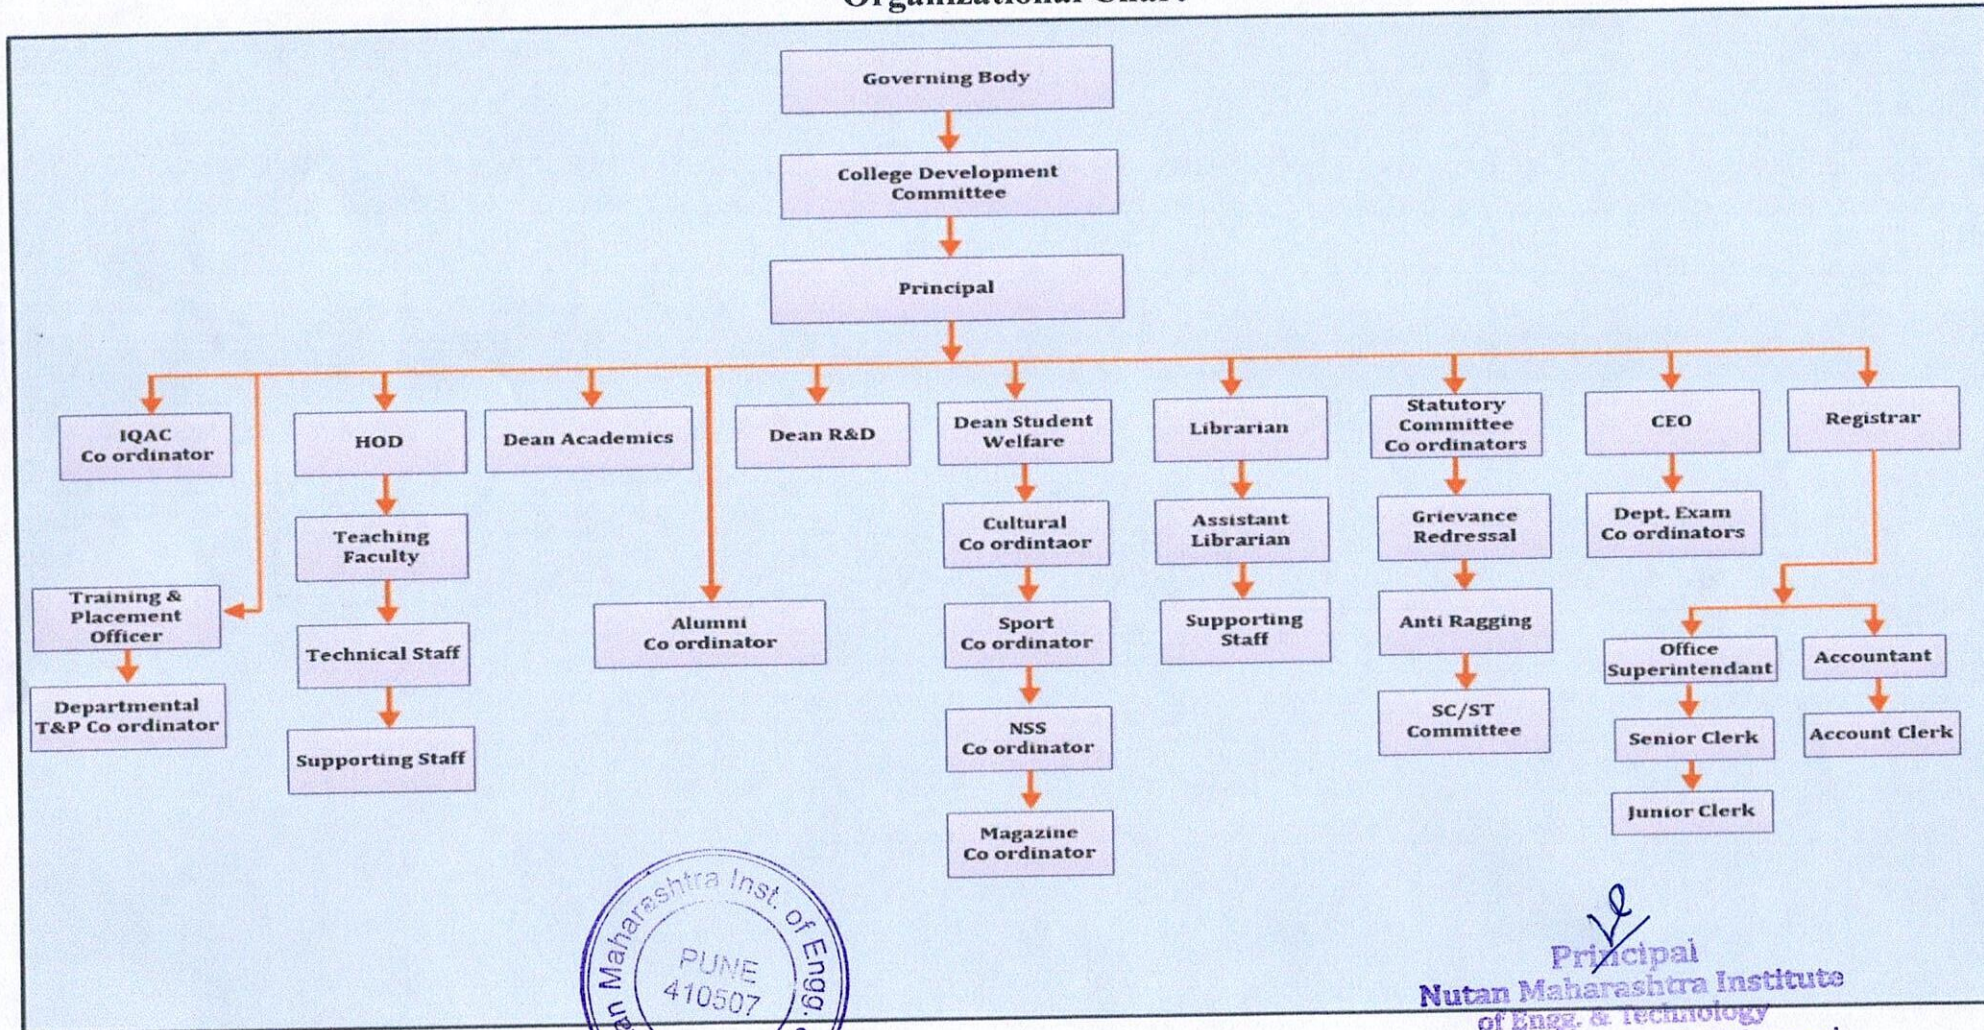

Nutan Maharashtra Vidya Prasarak Mandal's
**NUTAN MAHARASHTRA INSTITUTE OF
 ENGINEERING AND TECHNOLOGY**

Under Administrative Support - Pimpri Chinchwad Education
 Trust

Approved by AICTE

Accredited by NAAC

Affiliated to SPPU

"Samarth Vidya Sankul", Vishnupuri, Telegaon Dabhade, Taluka Maval, District Pune - 410507
 Tel. No. 02114 - 231666 E-mail : nmiettalegaon@gmail.com Web : www.nmiet.edu.in

Organizational Chart

Principal
 Nutan Maharashtra Institute
 of Engg. & Technology
 "Samarth Vidya Sankul" Vishnupuri
 Telegaon Dabhade, 410507