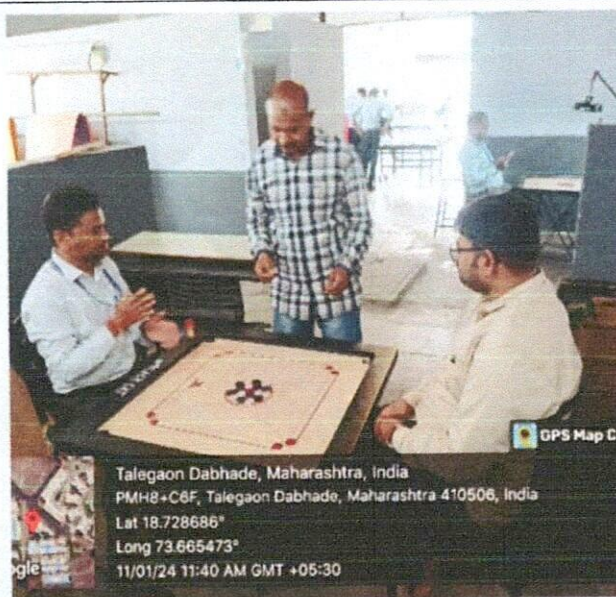

Carrrom

ve
Principal
Nutan Maharashtra Institute
of Engg. & Technology
"Samarth Vidya Sankul" Vishnupuri
Talegaon Dabhade, 410507