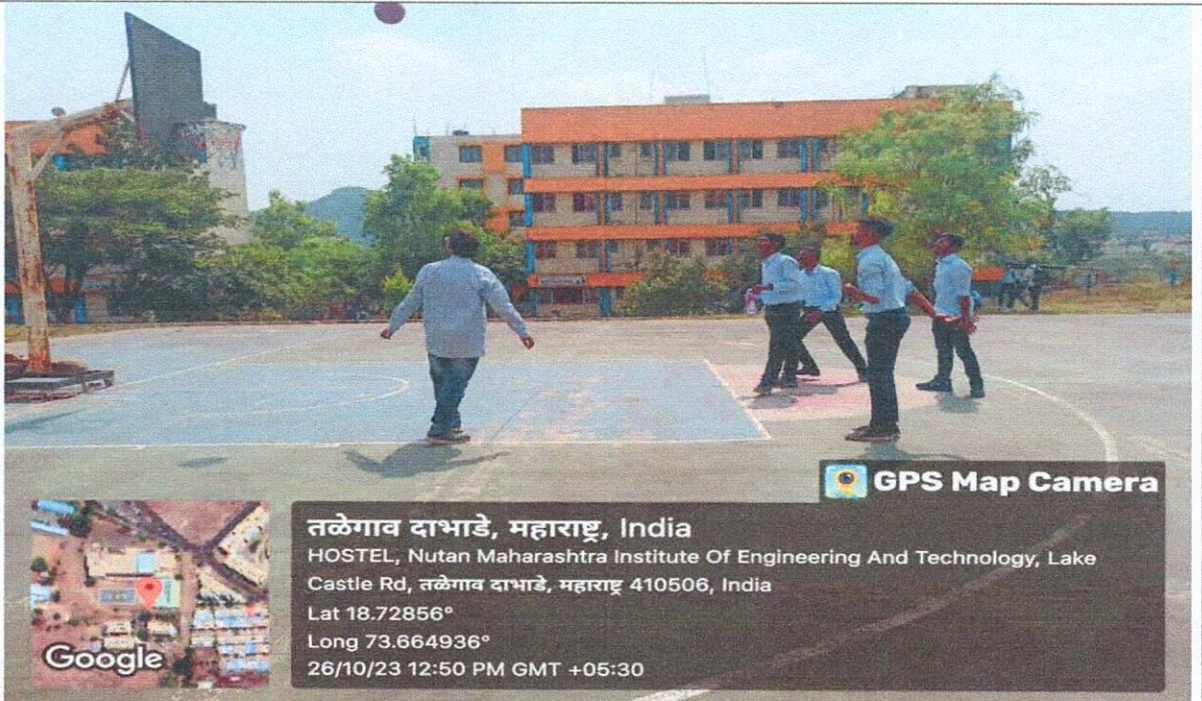

Basketball