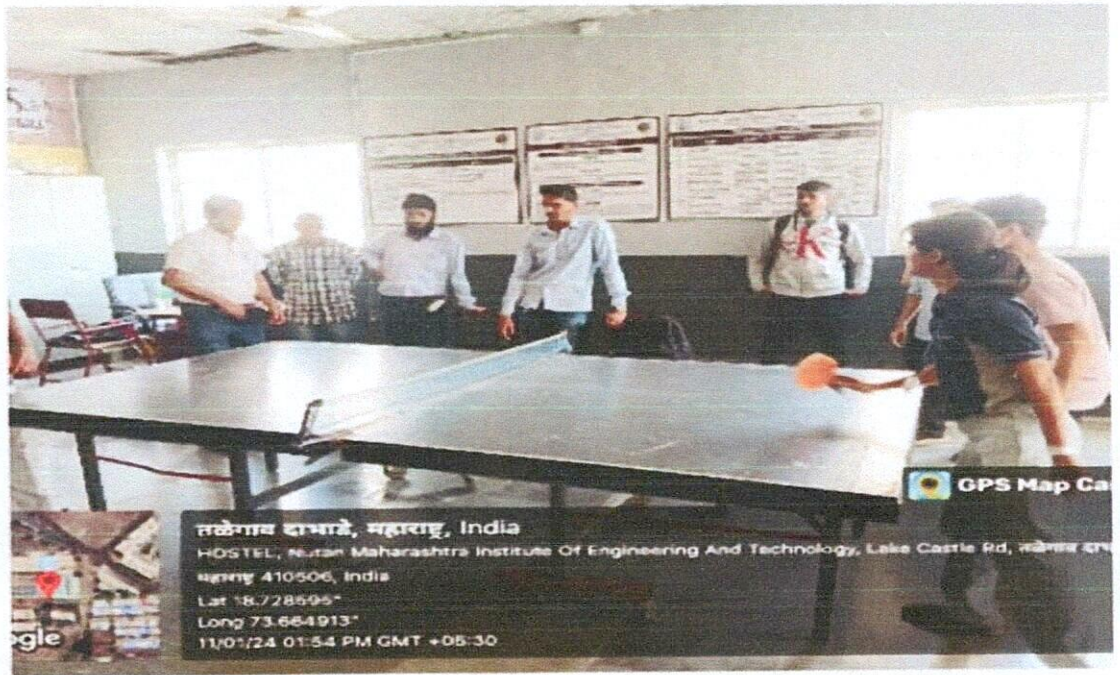

Principal
Nutan Maharashtra Institute
of Engg. & Technology
"Samarth Vidya Sankul" Vishnupuri
Talgaon Dabhade, 410507

Table Tennis

Table tennis court faculties and all students participated Table Tennis event.