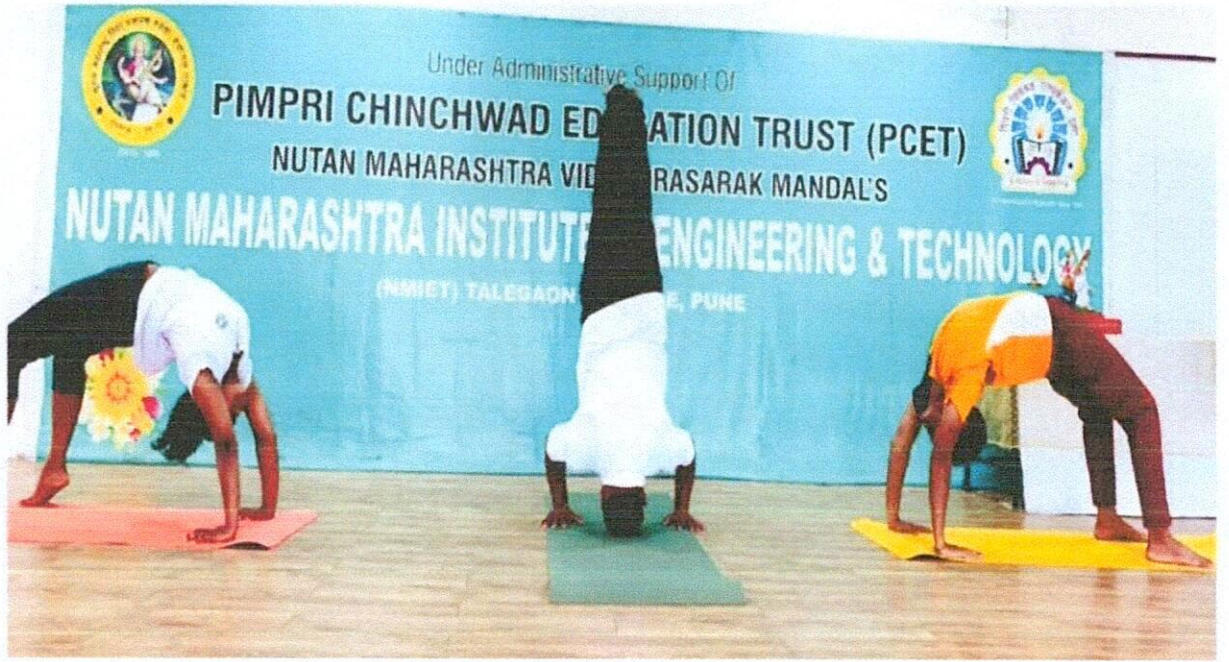

Yoga

Principal
Nutan Maharashtra Institute
of Engg. & Technology
"Samarth Vidya Sankul" Vishnupuri
Talegaon Dabhade, 410507