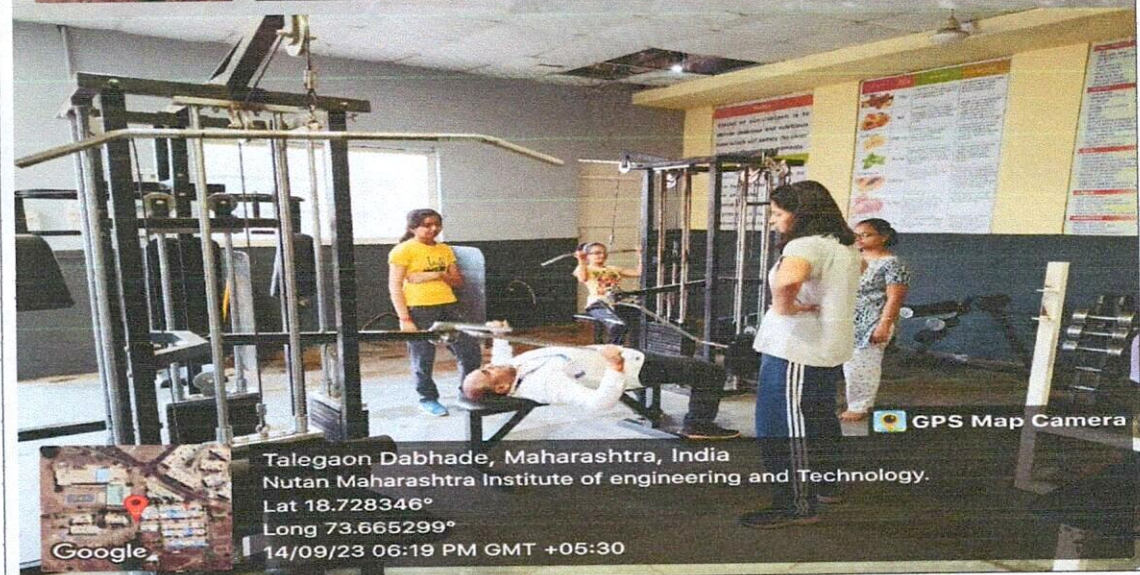

Talegaon Dabhade, Maharashtra, India
Nutan Maharashtra Institute of engineering and Technology.
Lat 18.728346°
Long 73.665299°
14/09/23 06:19 PM GMT +05:30

Guidance by Mr. Rajendra D Landge and sports coordinators Aarush Kukade and Saurabh Patekar on the importance of sports and sports curriculum.