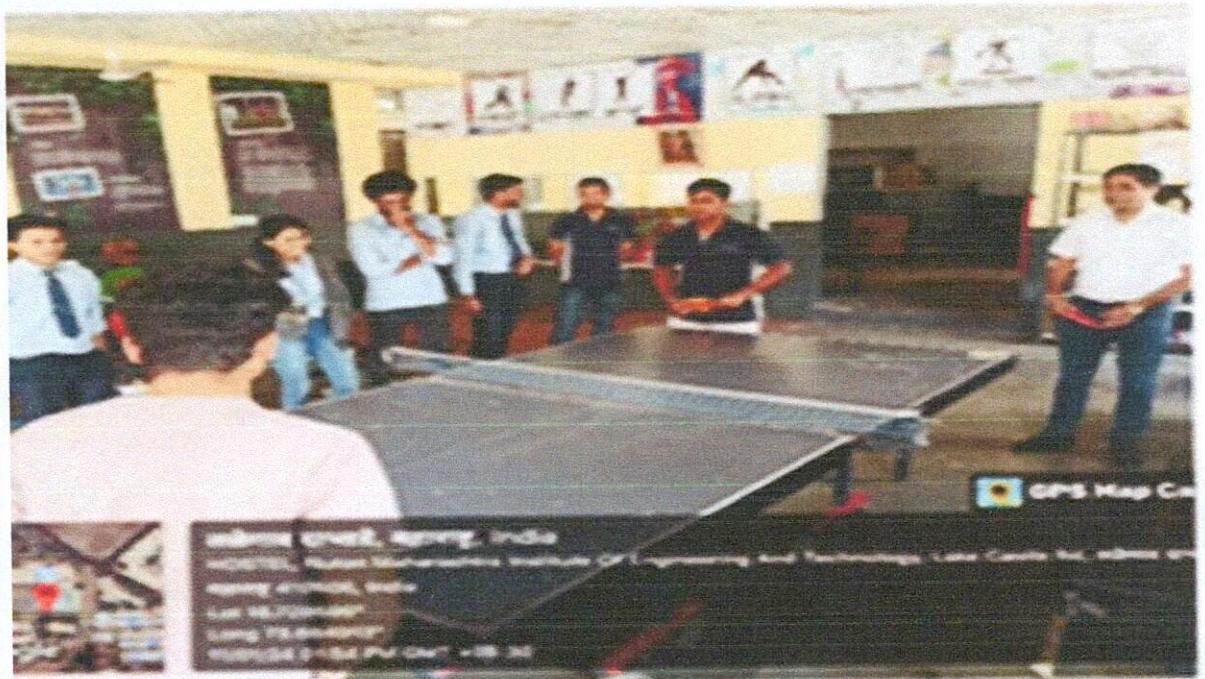

Principal
Nutan Maharashtra Institute
of Engg. & Technology
"Samarth Vidya Sankul" Vishnupuri
Talgaon Dabhade, 410507

Table Tennis

Table tennis court faculties and all students participated Table Tennis event.