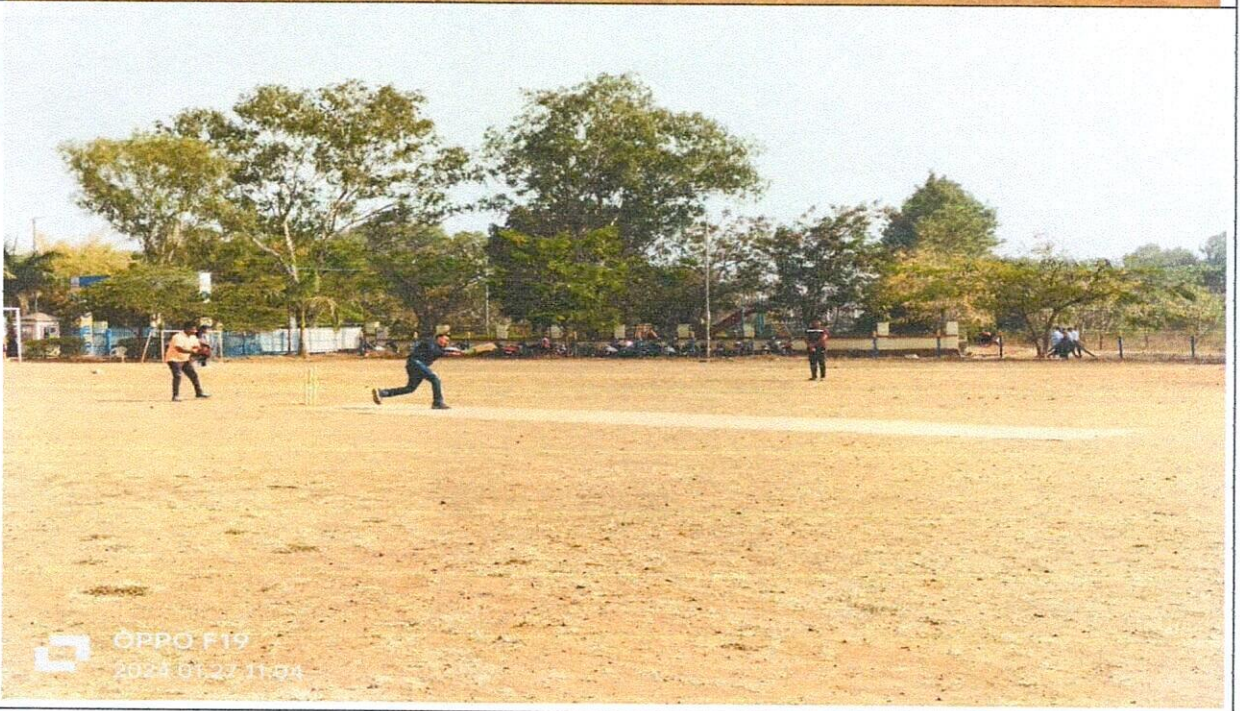

Cricket

Principal
Nutan Maharashtra Institute
of Engg. & Technology
"Samarth Vidya Sanstha" Vishnupuri
Talgaon Dabhade, 410507