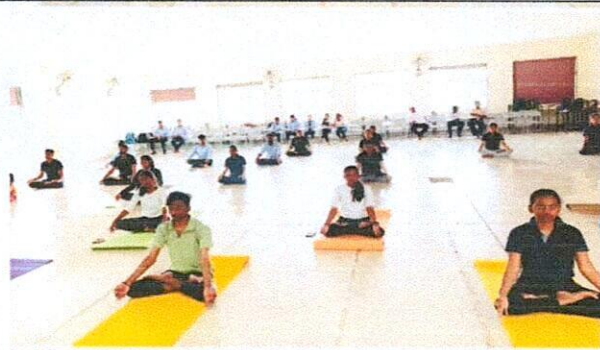

Yoga

Principal
Nutan Maharashtra Institute
of Engg. & Technology
"Samarth Vidya Sankul" Vishnupuri
Talegaon Dabhade, 410507