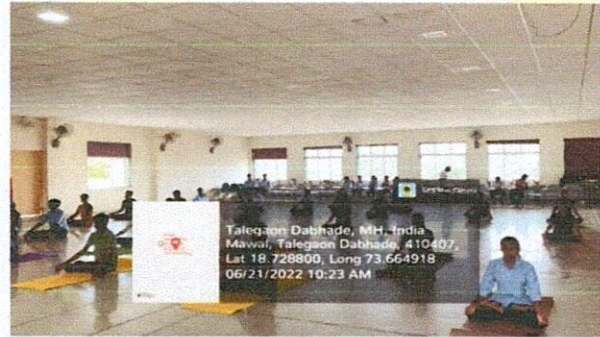

Yoga

Principal
Nutan Maharashtra Institute
of Engg. & Technology
"Samarth Vidya Sankul" Vishnupuri
Talegaon Dabhade, 410507