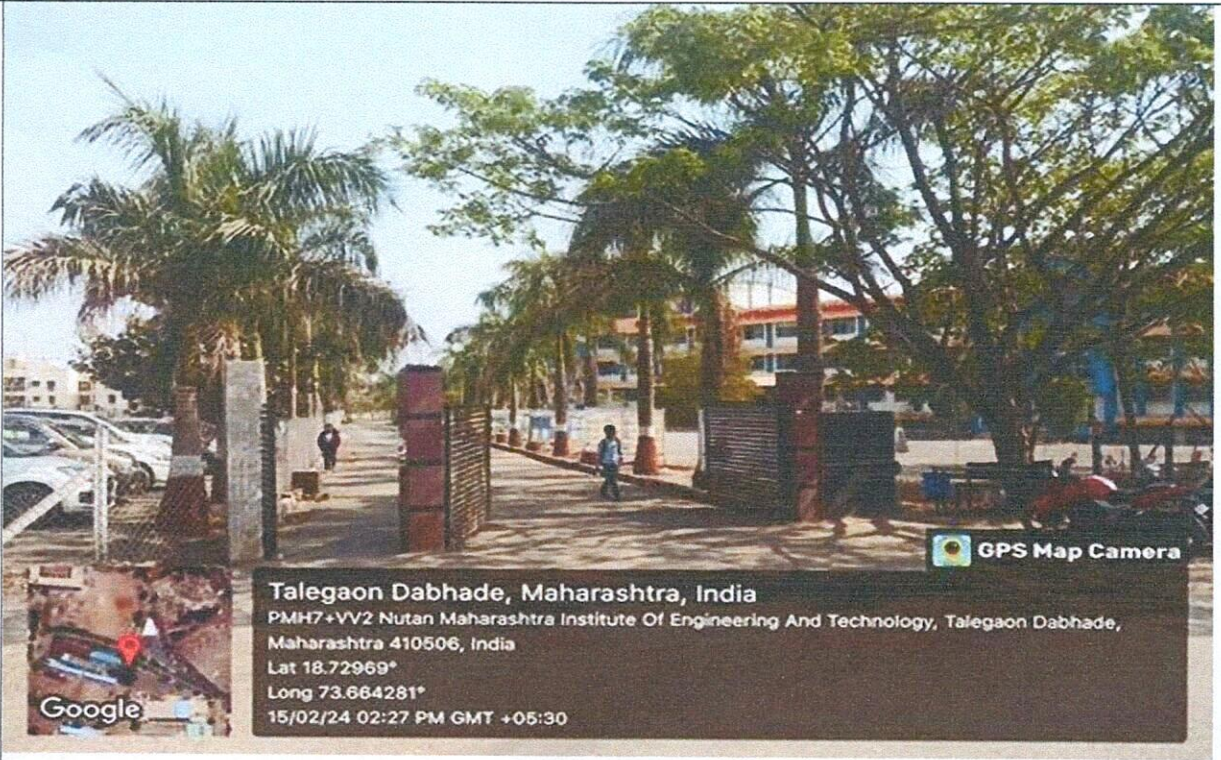

Single Entry
Gate For
Security