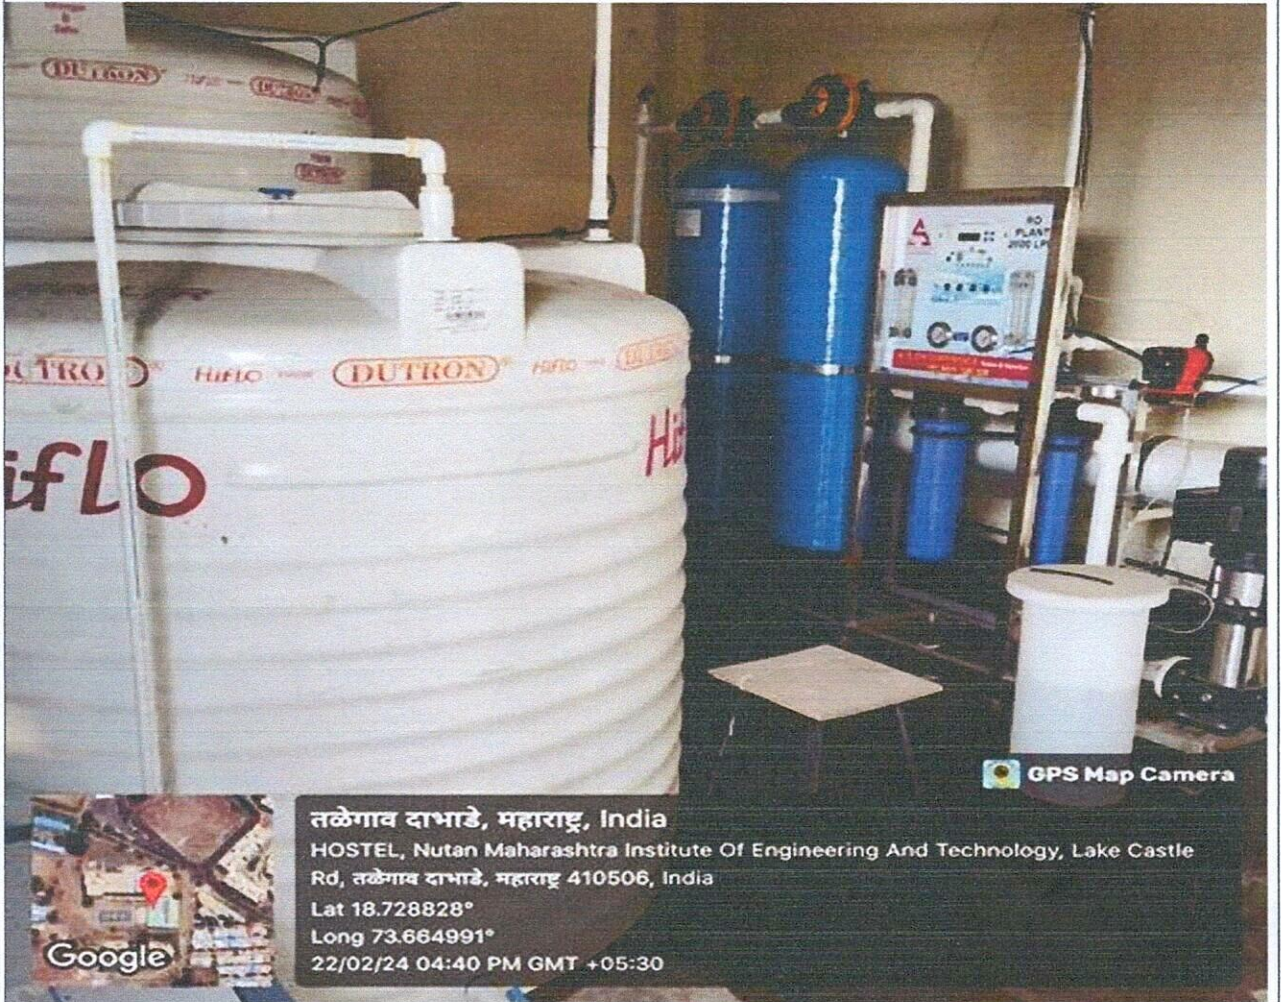

Principal
Nutan Maharashtra Institute
of Engg. & Technology
"Samarth Vidya Sankul" Vishnupuri
Telegaon Dabhade, 410507

RO System

तळेगाव दाभाडे, महाराष्ट्र, India
HOSTEL, Nutan Maharashtra Institute Of Engineering And Technology, Lake Castle
Rd, तळेगाव दाभाडे, महाराष्ट्र 410506, India
Lat 18.728828°
Long 73.664991°
22/02/24 04:40 PM GMT +05:30