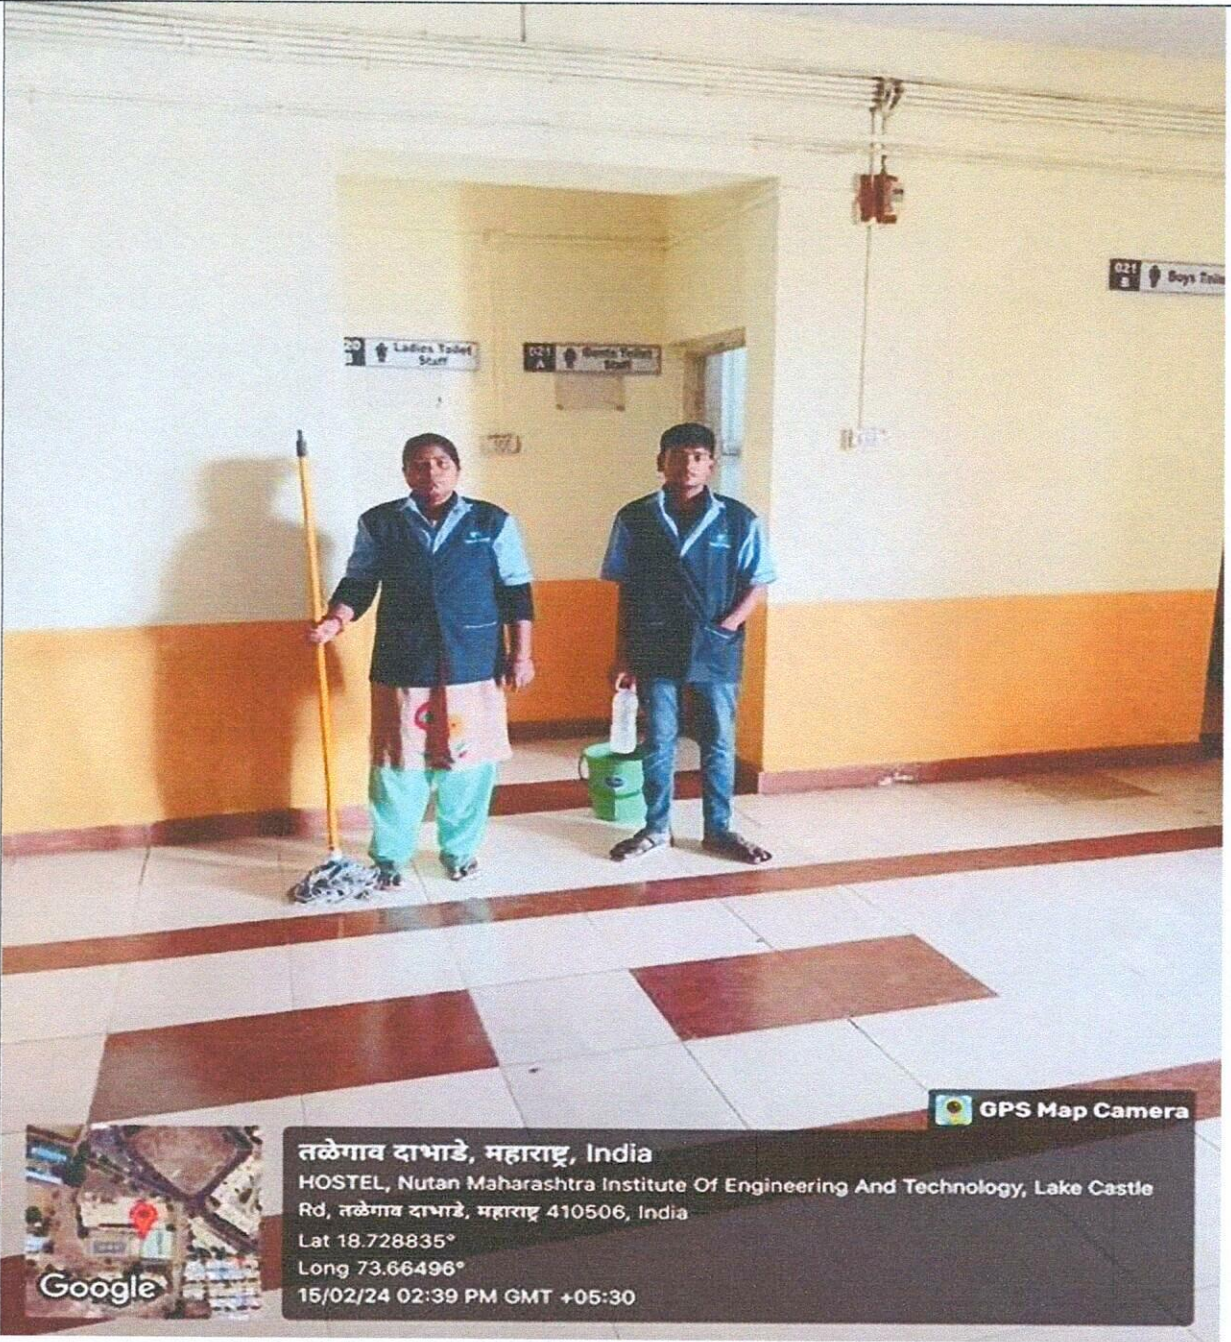

Power
Backup
DG Set

Principal

Nutan Maharashtra Institute
of Engg. & Technology
"Samarth Vidya Sankul" Vishnupuri
Talegaon Dabhade, 410507

CCTV
Cameras
For Security

Principal
Nutan Maharashtra Institute
of Engg. & Technology
"Samarth Vidya Sankul" Vishnupuri
Talegaon Dabhade, 410507

Housekeeping Team For Cleanliness In The Campus

Principal
Nutan Maharashtra Institute
of Engg. & Technology
"Samarth Vidya Sankul" Vishnupuri
Talegaon Dabhade, 410507

Single Entry
Gate For
Security

Principal
Nutan Maharashtra Institute
of Engg. & Technology
"Samarth Vidya Sankul" Vishnupuri
Talegaon Dabhade, 410507