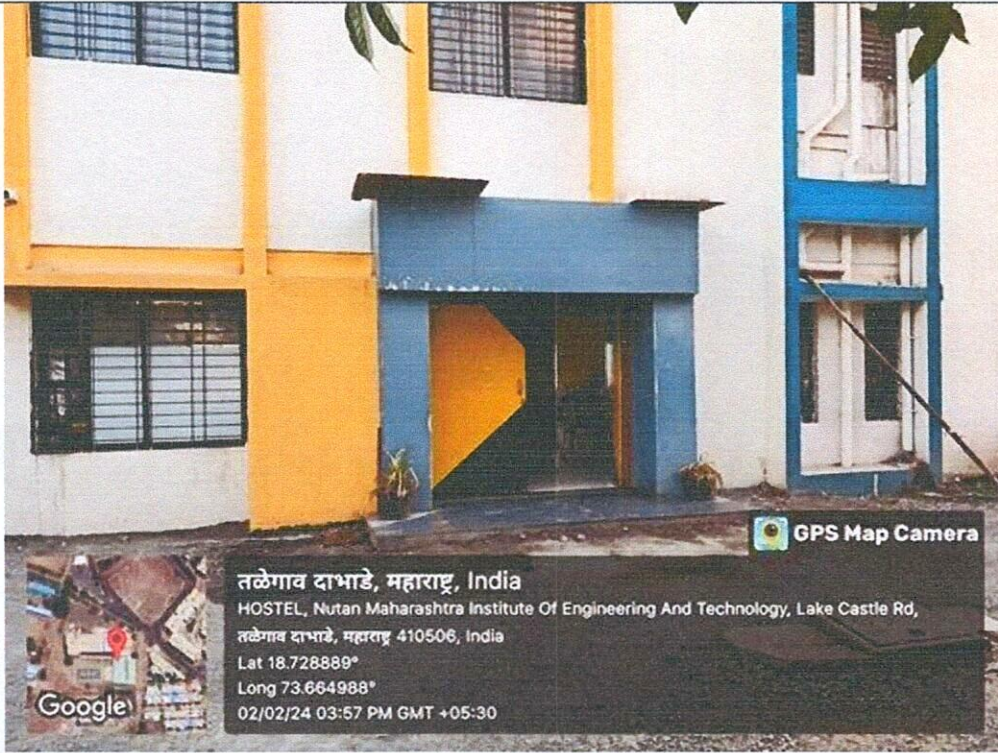

Board Room

Library

ll
Principal
Nutan Maharashtra Institute
of Engg. & Technology
"Samarth Vidya Sankul" Vishnupuri
Talegaon Dabhade, 410507

Server Room

T&P

ll
Principal
Nutan Maharashtra Institute
of Engg. & Technology
"Samarth Vidya Sankul" Vishnupuri
Talegaon Dabhade, 410507

Canteen

Photocopy & Stationery

Principal
Nutan Maharashtra Institute
of Engg. & Technology
"Samarth Vidya Sankul" Vishnupuri
Talegaon Dabhade, 410507

Girls Common Room photo

ll
Principal
Nutan Maharashtra Institute
of Engg. & Technology
"Samarth Vidya Sankul" Vishnupuri
Talegaon Dabhade, 410507