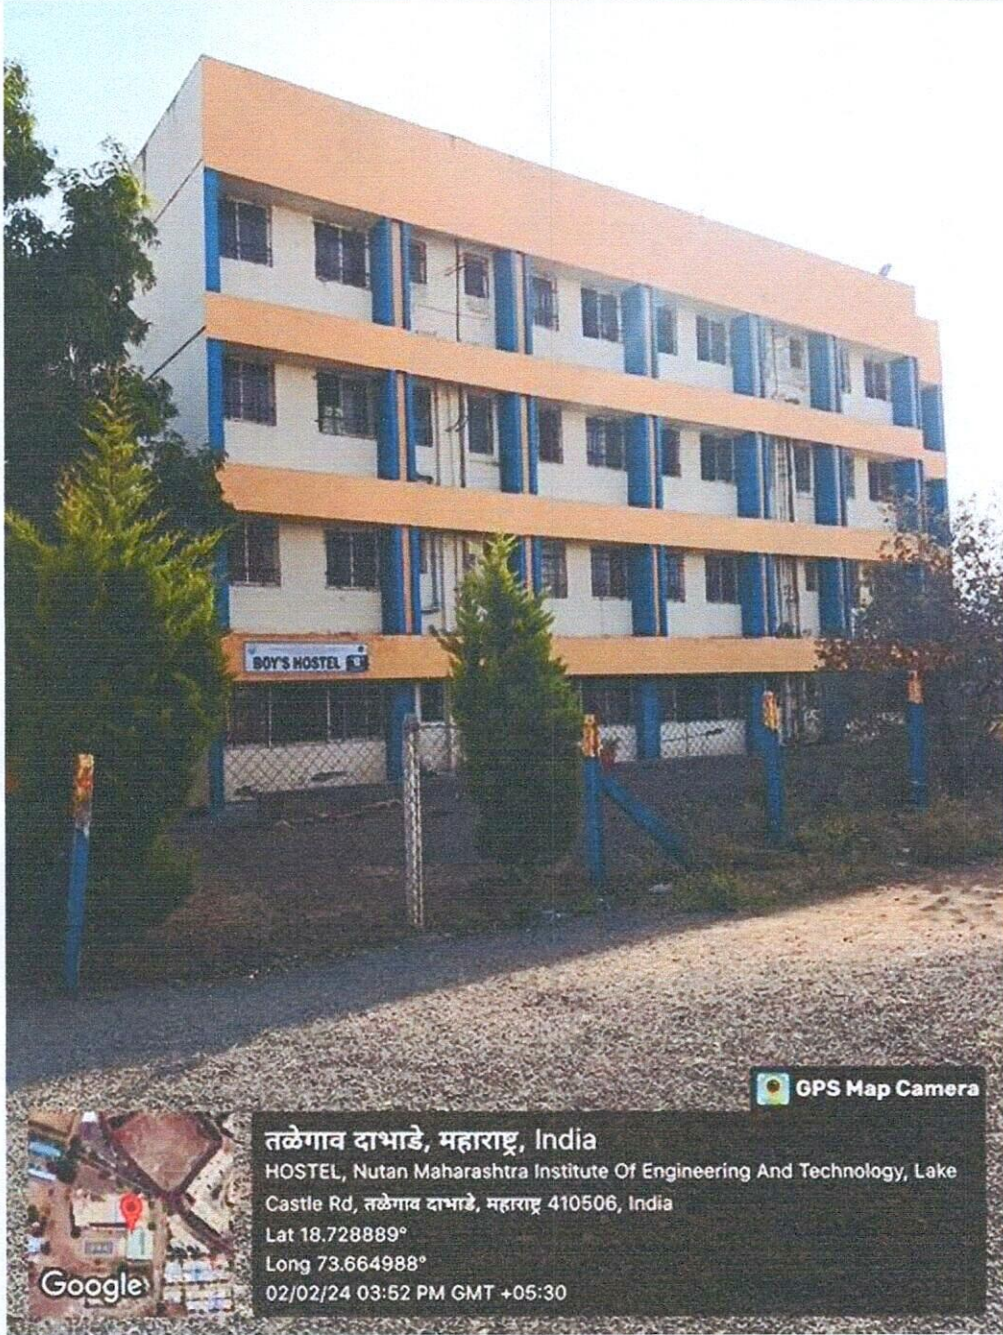

Canteen

Photocopy & Stationery

Principal
Nutan Maharashtra Institute
of Engg. & Technology
"Samarth Vidya Sankul" Vishnupuri
Talegaon Dabhade, 410507

Girls Common Room photo

ll
Principal
Nutan Maharashtra Institute
of Engg. & Technology
"Samarth Vidya Sankul" Vishnupuri
Talegaon Dabhade, 410507

Boys Common Room photo

ll
Principal
Nutan Maharashtra Institute
of Engg. & Technology
"Samarth Vidya Sanstha" Vishnupuri
Talegaon Dabhade, 410507

Boys Hostel
photo

ve
Principal
Nutan Maharashtra Institute
of Engg. & Technology
"Samarth Vidya Sankul" Vishnupuri
Talegaon Dabhade, 410507