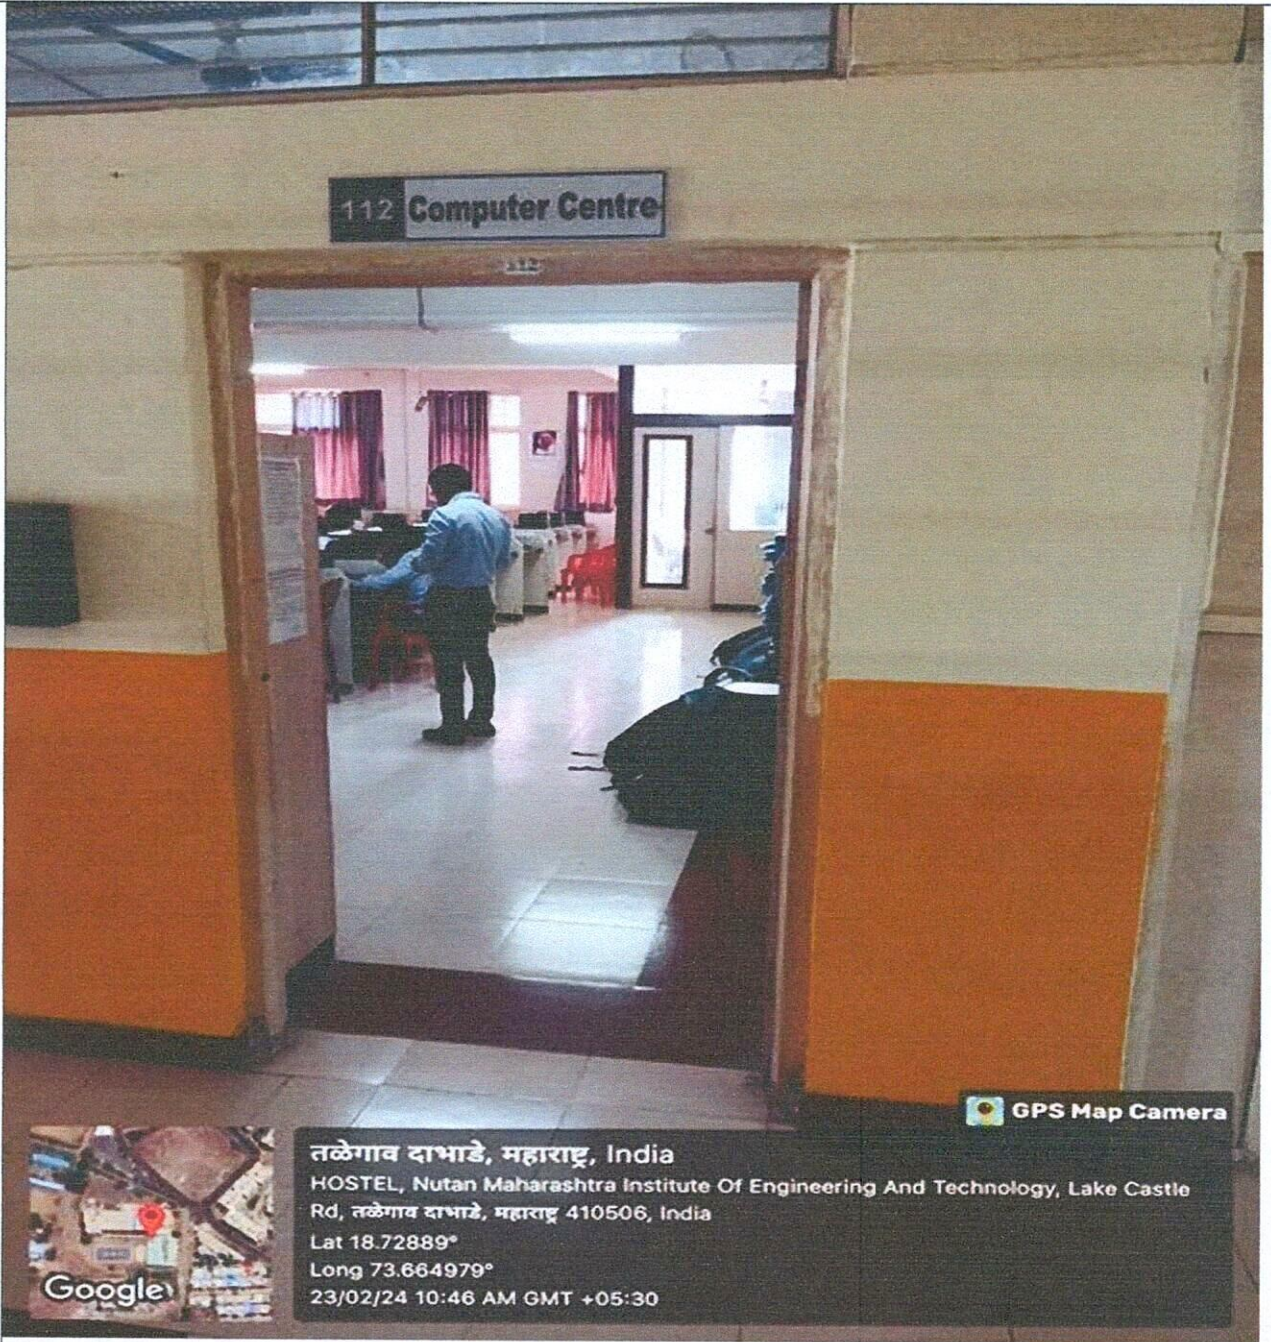

Computer center

तळेगाव दाभाडे, महाराष्ट्र, India
HOSTEL, Nutan Maharashtra Institute Of Engineering And Technology, Lake Castle Rd, तळेगाव दाभाडे, महाराष्ट्र 410506, India
Lat 18.72889°
Long 73.664979°
23/02/24 10:46 AM GMT +05:30