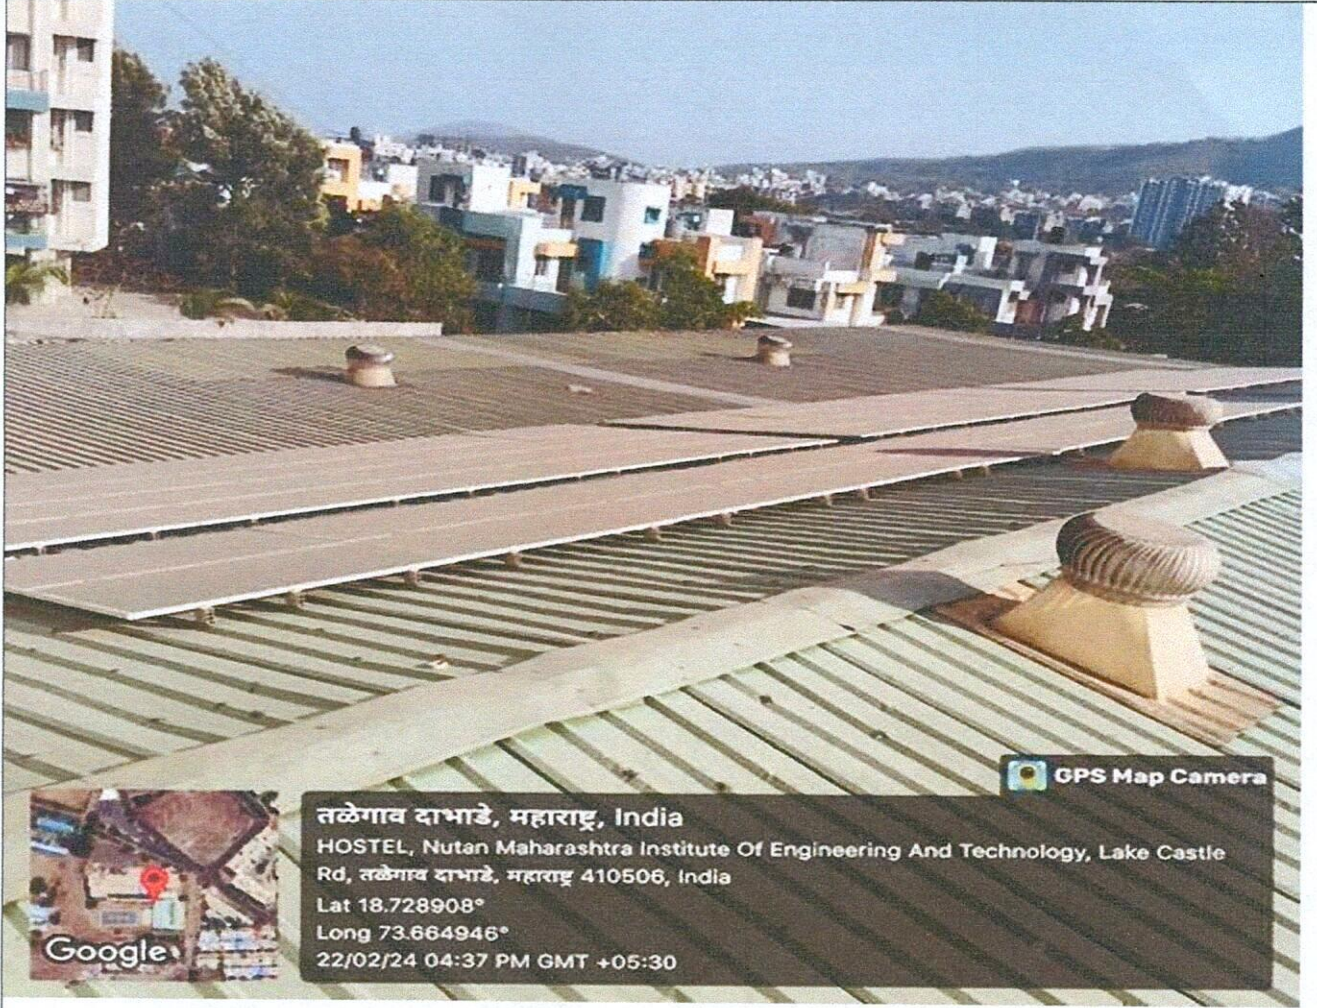

Solar System

तळेगाव दाभाडे, महाराष्ट्र, India

HOSTEL, Nutan Maharashtra Institute Of Engineering And Technology, Lake Castle Rd, तळेगाव दाभाडे, महाराष्ट्र 410506, India

Lat 18.728908°

Long 73.664946°

22/02/24 04:37 PM GMT +05:30

GPS Map Camera

ll
Nutan Maharashtra Institute
of Engg. & Technology
"Samarth Vidya Sankul" Vishnupuri
Talegaon Dabhade, 410507