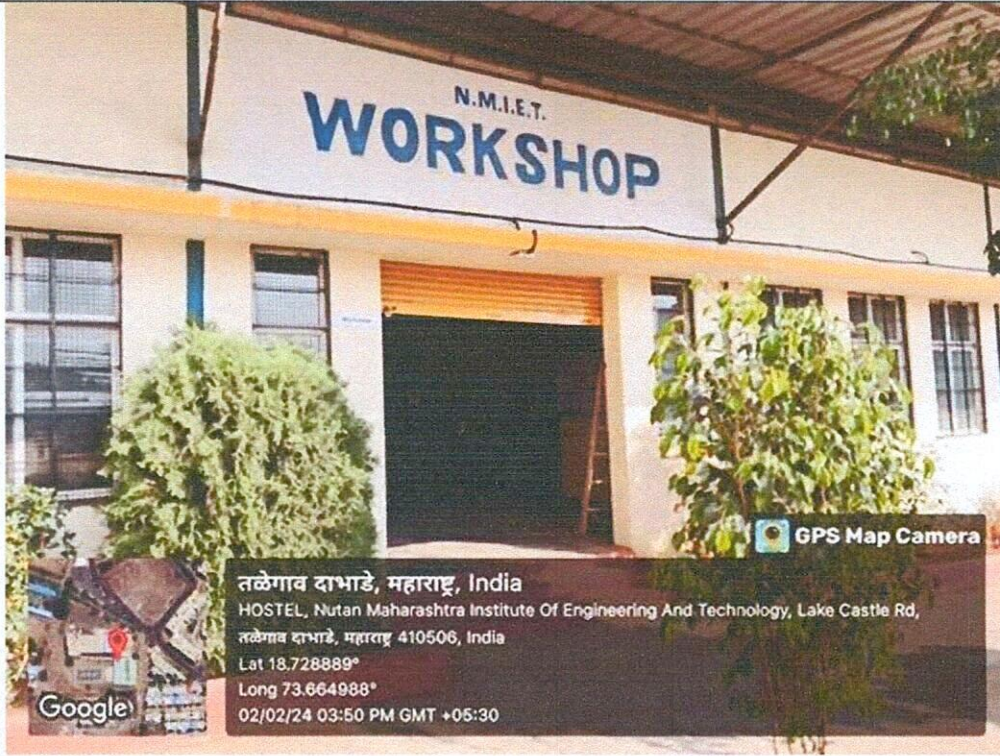

Canteen

Photocopy & Stationery

Principal
Nutan Maharashtra Institute
of Engg. & Technology
"Samarth Vidya Sankul" Vishnupuri
Talegaon Dabhade, 410507

Girls Common Room photo

ll
Principal
Nutan Maharashtra Institute
of Engg. & Technology
"Samarth Vidya Sankul" Vishnupuri
Talegaon Dabhade, 410507

Boys Common Room photo

ll
Principal
Nutan Maharashtra Institute
of Engg. & Technology
"Samarth Vidya Sanstha" Vishnupuri
Talegaon Dabhade, 410507

Boys Hostel
photo

ve
Principal
Nutan Maharashtra Institute
of Engg. & Technology
"Samarth Vidya Sankul" Vishnupuri
Talegaon Dabhade, 410507

Girls Hostel
photo

Principal
Nutan Maharashtra Institute
of Engg. & Technology
"Samarth Vidya Sankul" Vishnupuri
Talegaon Dabhade, 410507

Workshop

ll
Principal
Nutan Maharashtra Institute
of Engg. & Technology
"Samarth Vidya Sankul" Vishnupuri
Talegaon Dabhade, 410507

**Nutan
Incubation
Center(NIC)**

le
Principal
Nutan Maharashtra Institute
of Engg. & Technology
"Samarth Vidya Sankul" Vishnupuri
Talegaon Dabhade, 410507

Auditorium

तळेगाव दाभाडे, महाराष्ट्र, India

HOSTEL, Nutan Maharashtra Institute Of Engineering And Technology, Lake Castle Rd, तळेगाव दाभाडे, महाराष्ट्र 410506, India