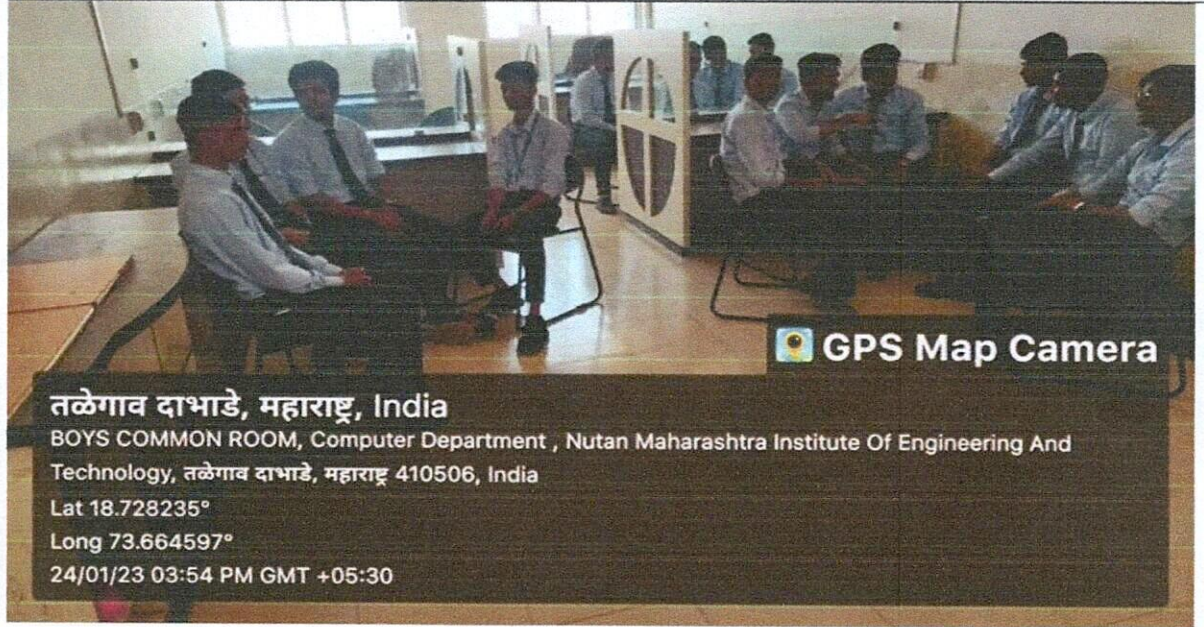

Hardware Lab
(315)

Principal
Nutan Maharashtra Institute
of Engg. & Technology
"Samarth Vidya Sankul" Vishnupuri
Talegaon Dabhade, 410507

Boys
Common
Room (321)

HOD Cabin

Principal
Nutan Maharashtra Institute
of Engg. & Technology
"Samarth Vidya Sanstha" Vishnupuri
Talegaon Dabhade, 410507