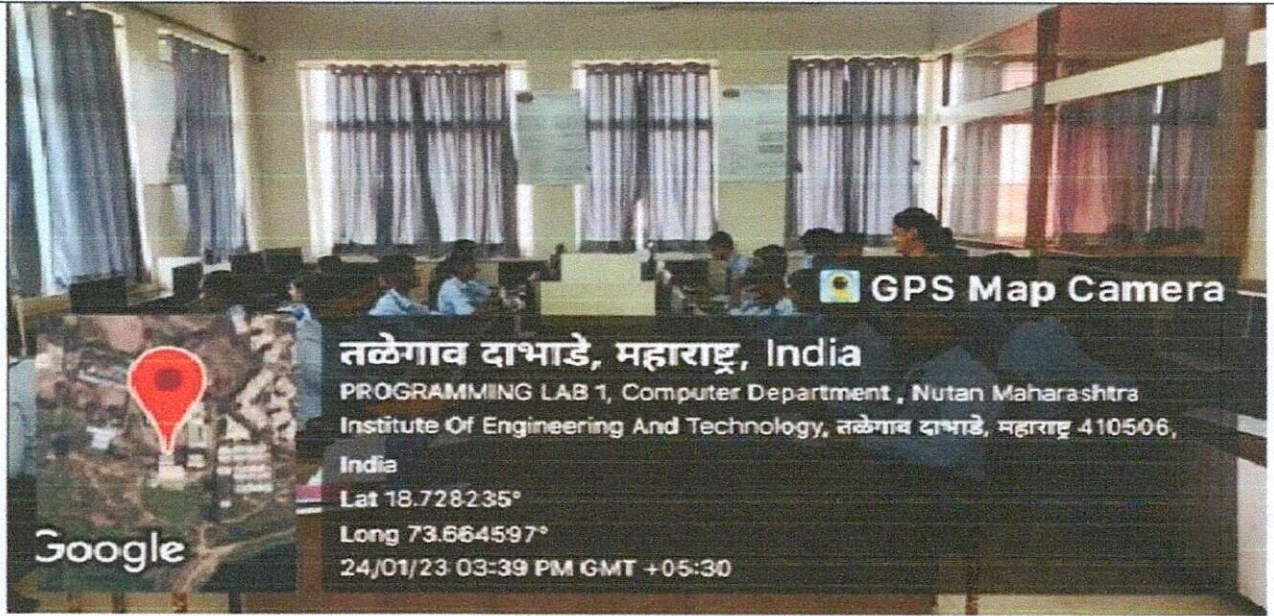

Programming
Lab -I (217)