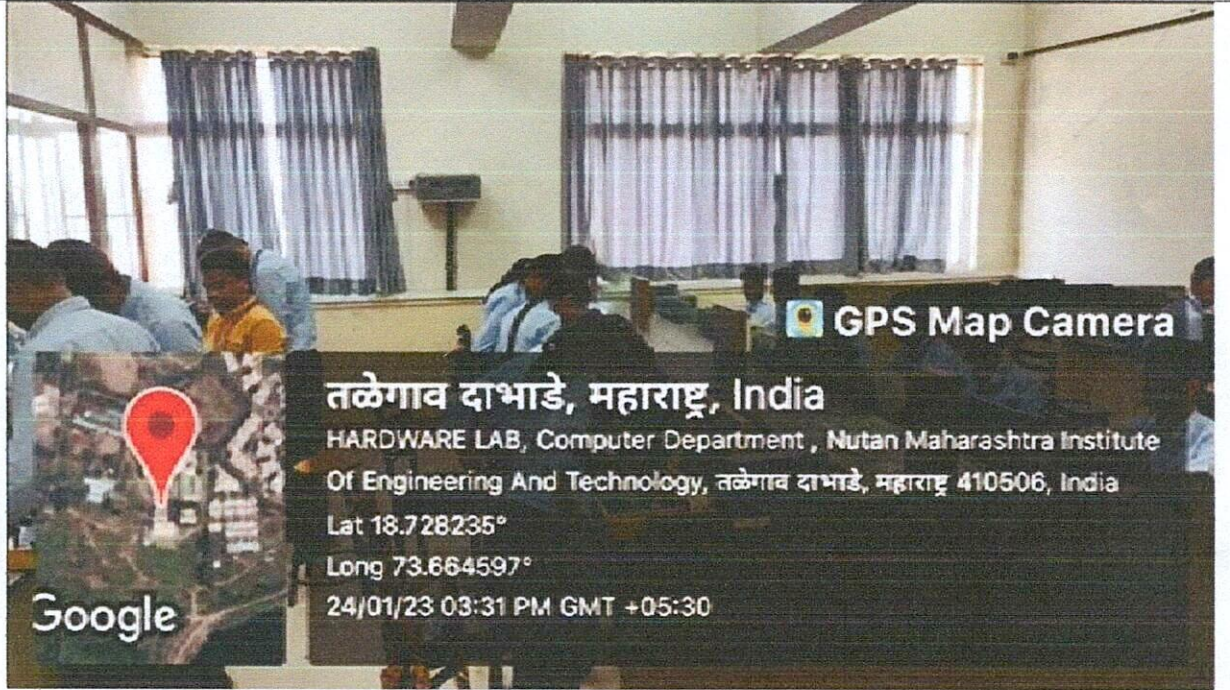

Hardware Lab
(315)