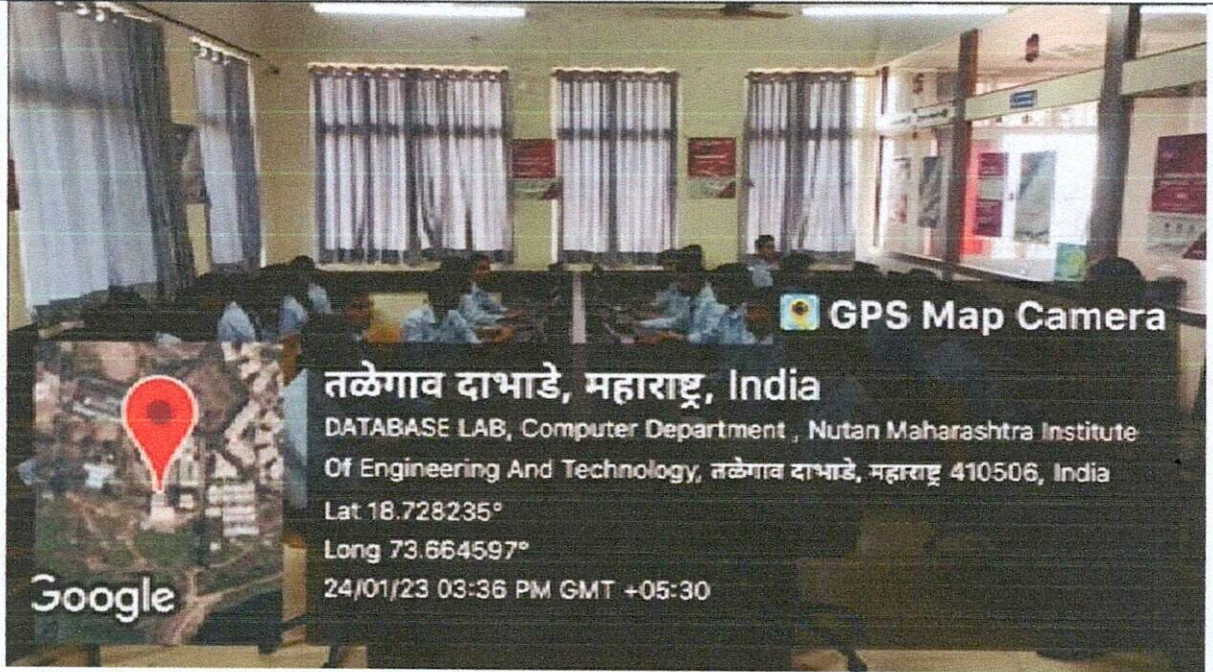

Computer
Network Lab
(318)

AI/ML Lab
(313)

ll
Principal
Nutan Maharashtra Institute
of Engg. & Technology
"Samarth Vidya Sankul" Vishnupuri -A
Talegaon Dabhade, 410507

Database Lab
(317)

GPS Map Camera

तळेगाव दाभाडे, महाराष्ट्र, India