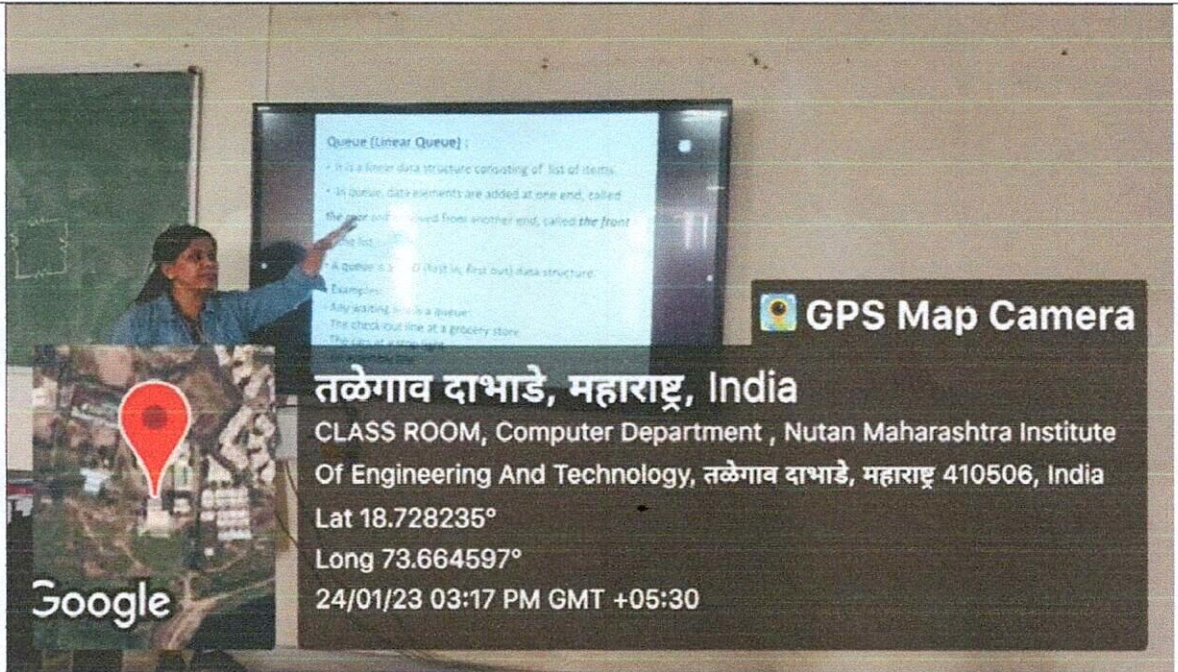

तळेगाव दाभाडे, महाराष्ट्र, India
CLASS ROOM, Computer Department , Nutan Maharashtra Institute Of Engineering And Technology, तळेगाव दाभाडे, महाराष्ट्र 410506, India
Lat 18.728235°
Long 73.664597°
24/01/23 03:17 PM GMT +05:30

Principal
Nutan Maharashtra Institute
of Engg. & Technology
"Samarth Vidya Sankal" Vishnupuri
Talegaon Dabnade, 410507