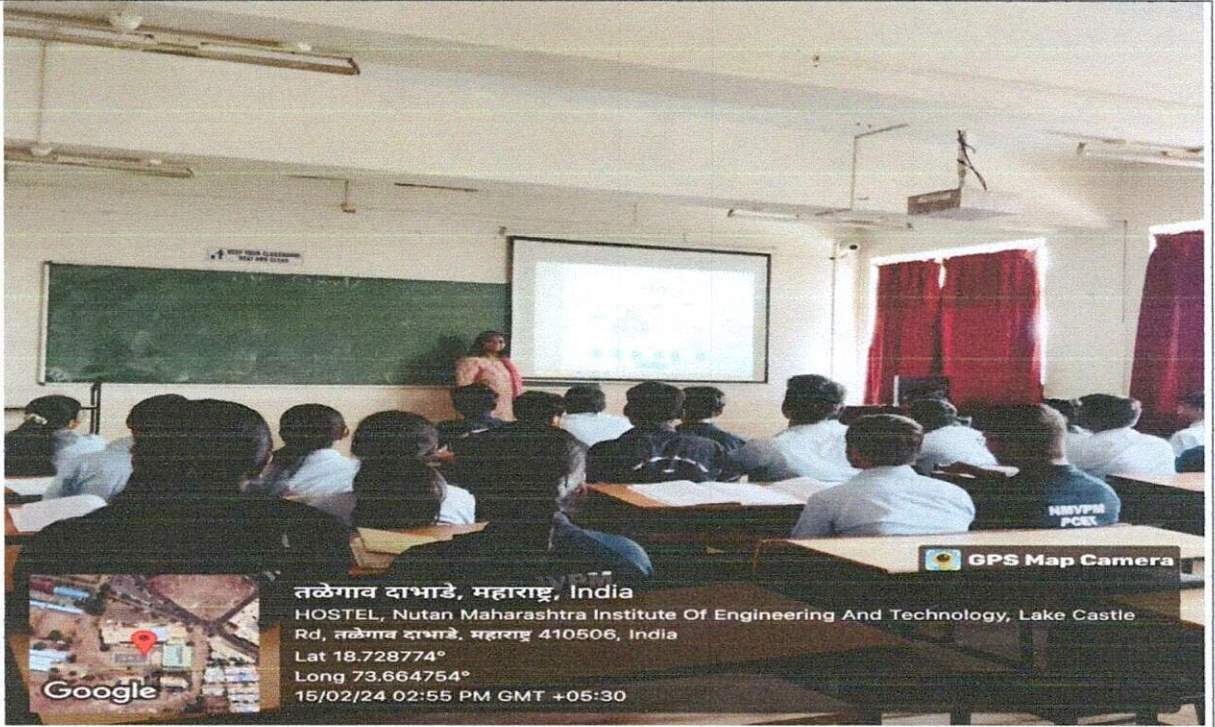

Classroom
303

तळेगाव दाभाडे, महाराष्ट्र, India
HOSTEL, Nutan Maharashtra Institute Of Engineering And Technology, Lake Castle Rd, तळेगाव दाभाडे, महाराष्ट्र 410506, India
Lat 18.728774°
Long 73.664754°
15/02/24 02:55 PM GMT +05:30

Classroom
307