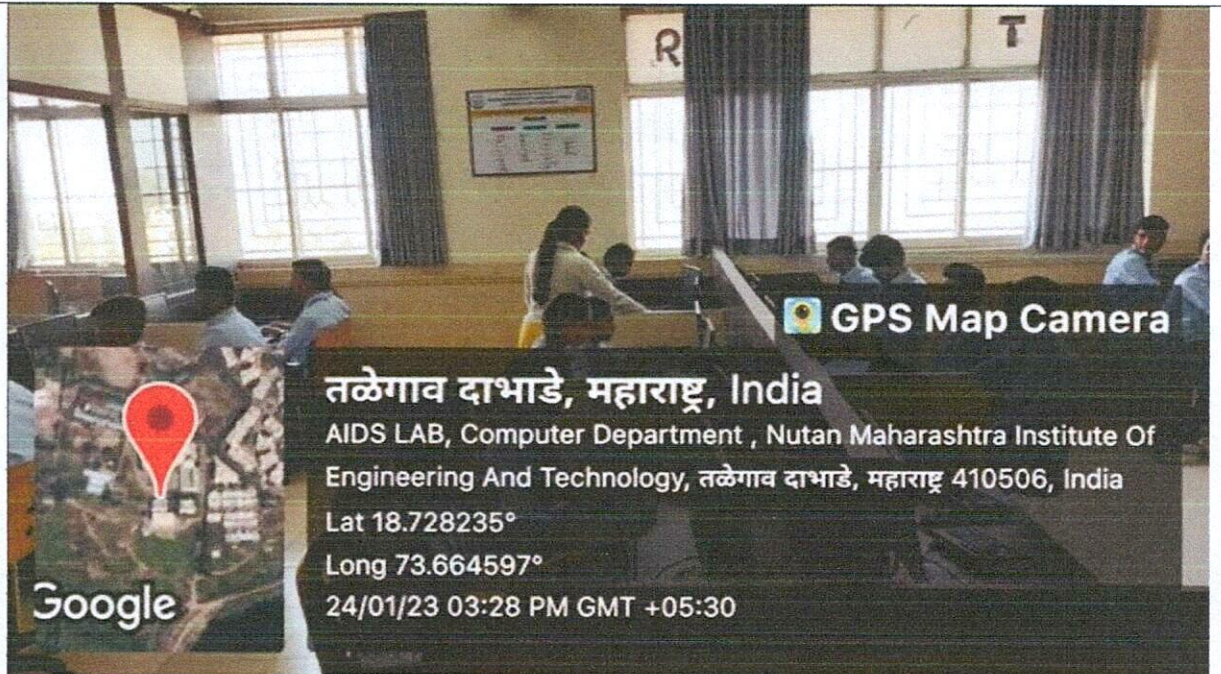

Computer
Network Lab
(318)

AI/ML Lab
(313)

ll
Principal
Nutan Maharashtra Institute
of Engg. & Technology
"Samarth Vidya Sankul" Vishnupuri -A
Talegaon Dabhade, 410507

Database Lab
(317)

GPS Map Camera

तळेगाव दाभाडे, महाराष्ट्र, India