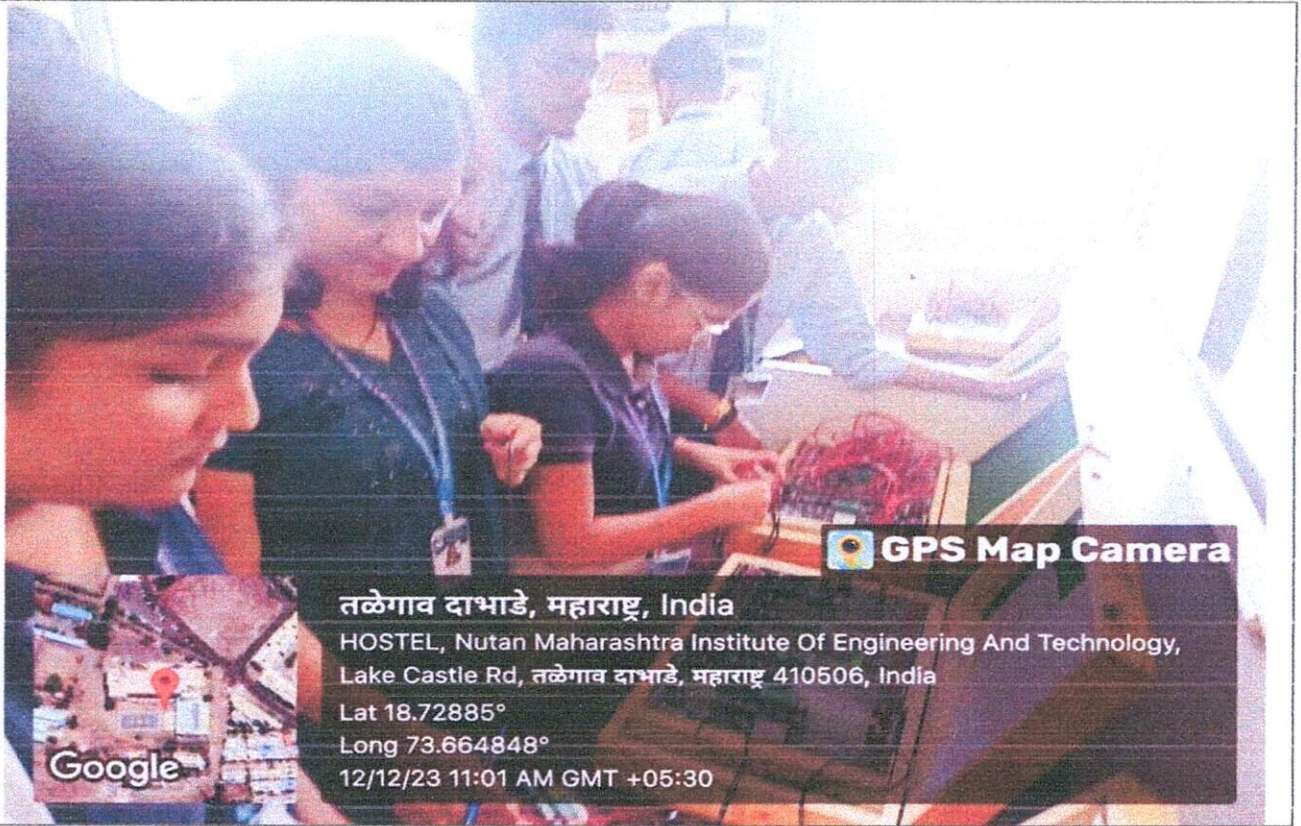

Principal
Nutan Maharashtra Institute
of Engg. & Technology
"Samarth Vidya Sanstha" Vishnupada
Talegaon Dabhade, 410507

216

GPS Map Camera

तळेगाव दाभाडे, महाराष्ट्र, India

HOSTEL, Nutan Maharashtra Institute Of Engineering And Technology,
Lake Castle Rd, तळेगाव दाभाडे, महाराष्ट्र 410506, India