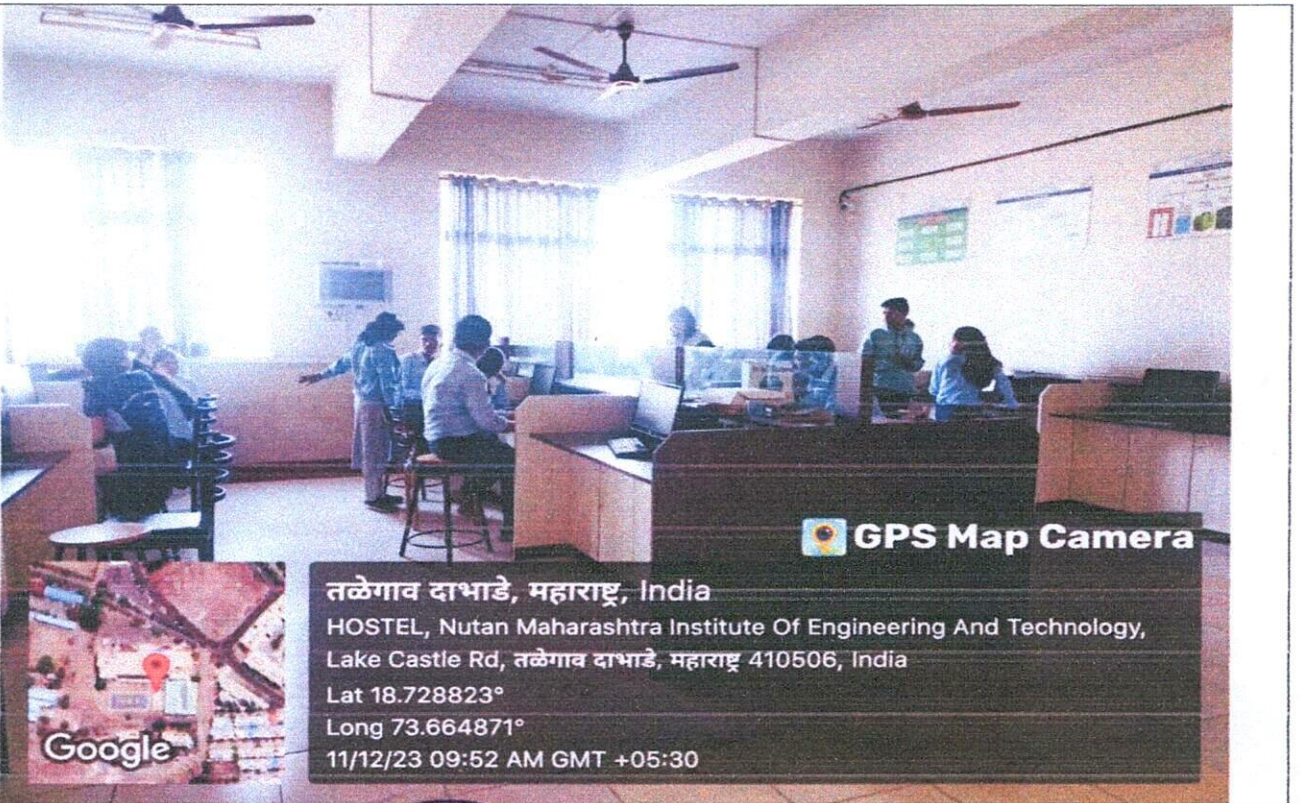

GPS Map Camera

तळेगाव दाभाडे, महाराष्ट्र, India

HOSTEL, Nutan Maharashtra Institute Of Engineering And Technology,
Lake Castle Rd, तळेगाव दाभाडे, महाराष्ट्र 410506, India

Lat 18.728823°

Long 73.664871°

11/12/23 09:52 AM GMT +05:30

Google

Principal
Nutan Maharashtra Institute
of Engg. & Technology
"Samarth Vidya Sankul" Vishnupuri
Dabhade, 410507