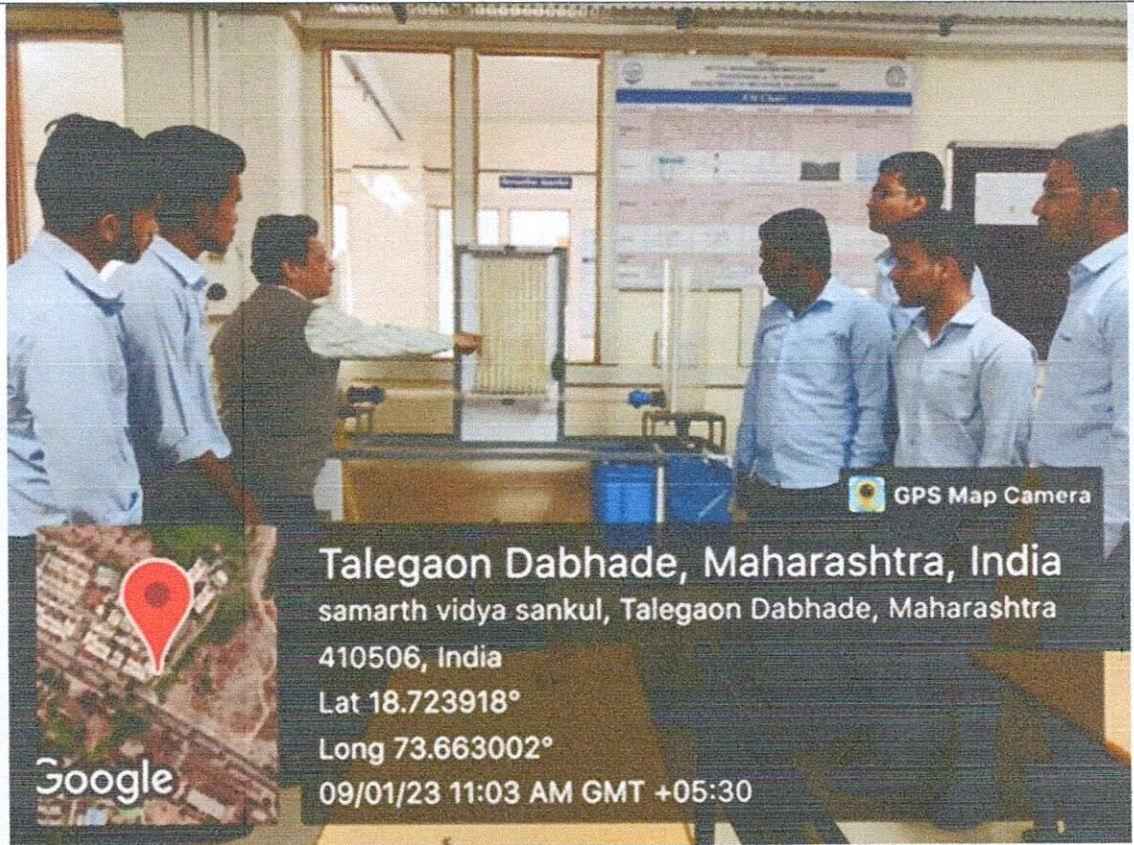

012

013

Principal
Nutan Maharashtra Institute
of Engg. & Technology
Samarth Vidya Sankul Vishnupuri
Talegaon Dabhade

014

015

Principal
Nutan Maharashtra Institute
of Engg. & Technology
"Samarth Vidya Sankul" Vishnupuri
Talegaon Dabhade, 410507

12/01/23 11:52 AM GMT +05:30

503

 GPS Map Camera

Google

तळेगाव दाभाडे, महाराष्ट्र, India

BOYS HOSTEL, Nutan Maharashtra Institute Of

Engineering And Technology, तळेगाव दाभाडे, महाराष्ट्र

410506, India