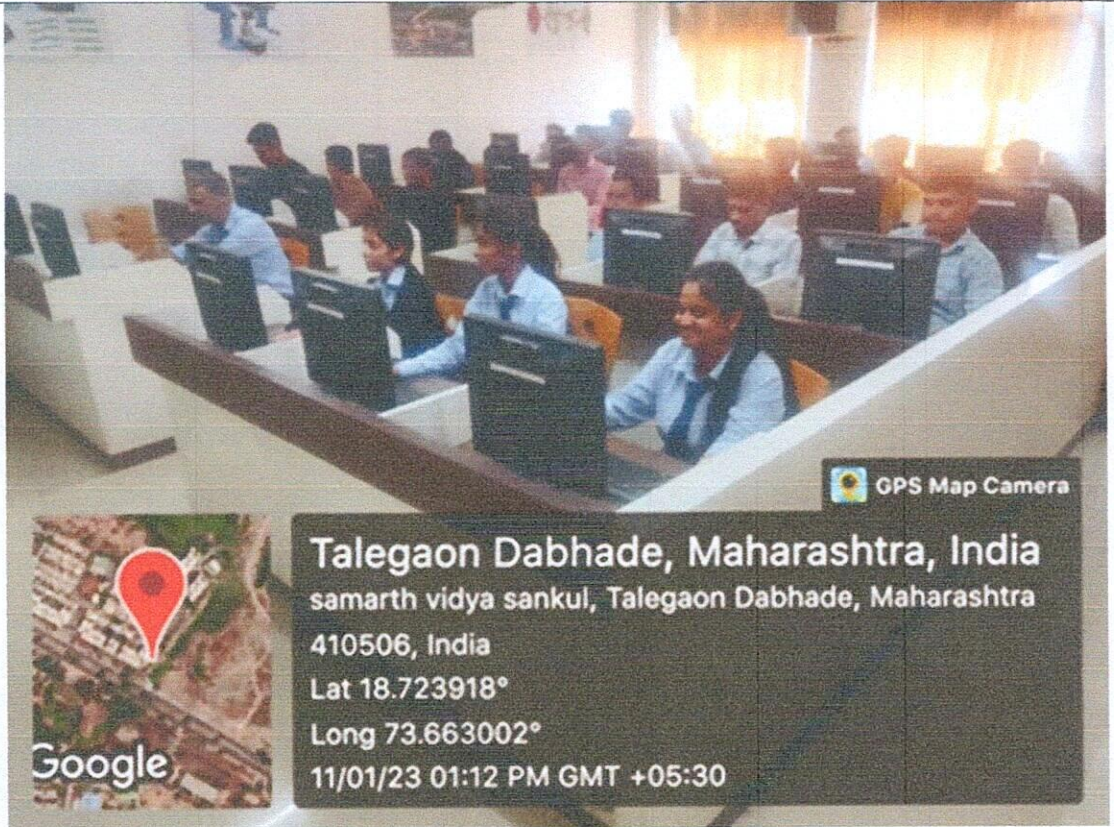

004

005

Principal
Nutan Maharashtra Institute
of Engg. & Technology
"Samarth Vidya Sankul" Vishnupuri
Talegaon Dabhade, 410507