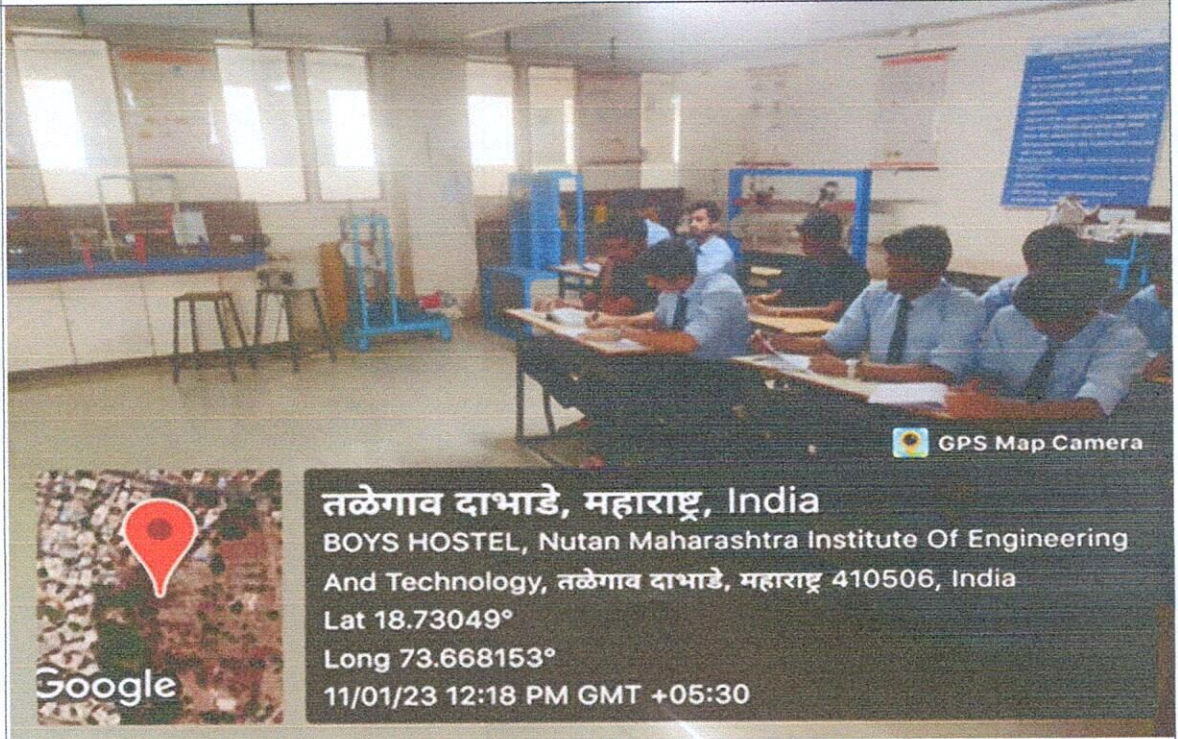

012

013

Principal
Nutan Maharashtra Institute
of Engg. & Technology
Samarth Vidya Sankul Vishnupuri
Talegaon Dabhade

014

015

Principal
Nutan Maharashtra Institute
of Engg. & Technology
"Samarth Vidya Sankul" Vishnupuri
Talegaon Dabhade, 410507