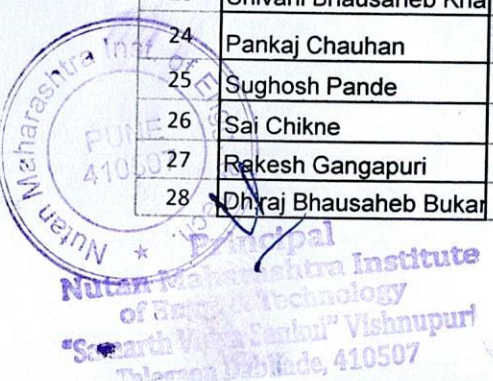

# Attendance sheet AY 2020-21

Date		26/10/20	27/10/20	28/10/20	29/10/20	30/10/20	31/10/20	2.11.20	3.11.20	4.11.20	5.11.20	6.11.20
Time		09:15 AM 11:30 AM	09:15 AM 11:30 AM	09:15 AM 11:30 AM	09:15 AM 11:30 AM	09:15 AM 11:30 AM	09:15 AM 11:30 AM	09:15 AM 11:30 AM	09:15 AM 11:30 AM	09:15 AM 11:30 AM	09:15 AM 11:30 AM	09:15 AM 11:30 AM
Sr No	Full Name	Attendance	Attendance	Attendance	Attendance	Attendance	Attendance	Attendance	Attendance	Attendance	Attendance	Attendance
1	Dhawale Aishwarya San	Present	Present	Present	Absent	Present	Present	Present	Present	Present	Absent	Absent
2	Omkar G. Marne	Absent	Present	Present	Absent	Absent	Present	Absent	Absent	Present	Absent	Absent
3	Harshal Arun Khachane	Present	Present	Present	Present	Present	Present	Present	Present	Present	Absent	Present
4	Prathamesh Naresh Pav	Present	Present	Present	Present	Present	Present	Present	Absent	Present	Present	Absent
5	Ambika Birajdar	Present	Present	Present	Present	Present	Present	Absent	Absent	Present	Absent	Absent
6	Pradyumna Dhavlekar	Absent	Absent	Absent	Absent	Absent	Present	Absent	Absent	Absent	Absent	Absent
7	Omkar Lukar	Present	Present	Present	Absent	Present	Present	Present	Present	Present	Present	Present
8	Saurabh patil	Absent	Absent	Present	Absent	Absent	Present	Present	Absent	Absent	Absent	Present
9	Shraddha Girish Haveli	Present	Present	Present	Present	Present	Present	Present	Present	Present	Present	Present
10	Tanuja Arun Patil	Present	Absent	Present	Present	Present	Present	Present	Absent	Present	Present	Present
11	Shubham rahinj	Present	Absent	Present	Present	Absent	Absent	Absent	Absent	Absent	Absent	Present
12	Tanaj Anjum Tamboli	Present	Present	Present	Present	Present	Present	Present	Present	Present	Present	Present
13	Omkar Deshpande	Present	Present	Present	Absent	Present	Present	Present	Present	Present	Absent	Absent
14	Sarika Dadu Lohar	Present	Present	Present	Present	Present	Absent	Present	Absent	Present	Present	Present
15	Neha Pokharkar	Absent	Present	Present	Present	Present	Present	Present	Present	Present	Present	Present
16	Sanket Pandule	Present	Present	Absent	Present	Present	Present	Absent	Absent	Absent	Absent	Absent
17	Rhutika patil	Present	Absent	Present	Present	Present	Present	Absent	Present	Absent	Present	Absent
18	Biradar Mira	Present	Present	Present	Absent	Absent	Present	Present	Present	Present	Absent	Present
19	Vivek Manoj Damare	Present	Present	Present	Absent	Present	Present	Present	Present	Present	Present	Absent
20	Rutuja Sanjay ghodake	Absent	Absent	Present	Absent	Absent	Present	Present	Absent	Absent	Absent	Absent
21	Neeraj Deshmukh	Present	Present	Present	Present	Present	Present	Present	Present	Present	Present	Present
22	Prajwal Rajendra More	Present	Present	Present	Present	Present	Present	Present	Present	Present	Present	Present
23	Shivani Bhausaheb Kha	Absent	Absent	Present	Present	Present	Present	Present	Present	Present	Present	Present
24	Pankaj Chauhan	Absent	Absent	Absent	Absent	Absent	Absent	Absent	Absent	Absent	Absent	Absent
25	Sughosh Pande	Present	Present	Present	Present	Present	Present	Present	Present	Present	Present	Present
26	Sai Chikne	Present	Absent	Present	Present	Present	Present	Present	Present	Present	Present	Present
27	Rakesh Gangapuri	Present	Present	Present	Present	Present	Present	Present	Present	Present	Present	Present
28	Dhraj Bhausaheb Bukar	Present	Present	Present	Present	Present	Present	Present	Present	Present	Present	Present