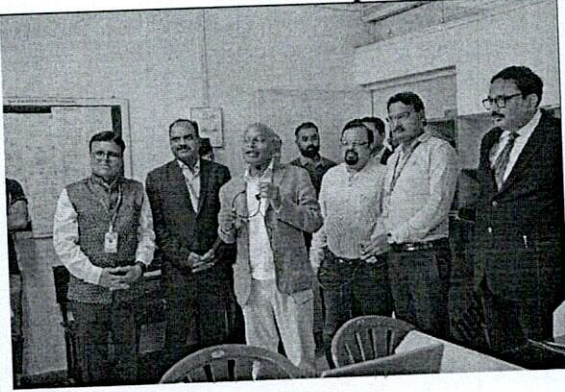

Nutan Maharashtra Vidya Prasarak Mandal's (NMVPM's)
NUTAN MAHARASHTRA INSTITUTE OF ENGINEERING AND
TECHNOLOGY (NMIET)
Under Administrative Support - Pimpri Chinchwad Education
Trust (PCET)

Approved by AICTE

Accredited by NAAC

Affiliated to SPPU

Department of Computer Engineering

Chief visitor Dr. Girish Desai (Executive Director PCET), Prof. Seeram Ramkrishna (National University of Singapore NUS), Dr. Dinesh Amalnerkar (Professor, Emeritu SPPU)